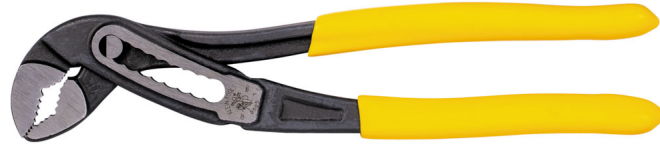

## Classic Klaw™ Pump Pliers, 7-Inch

Klein Klaw™ Pump Pliers feature a unique curved jaw that provides multiple points of contact for maximum torque and grip. The gripping surface of the jaw is also lined with especially hardened teeth that reduce wear and provide positive grip. Durable construction makes these Classic style pump pliers tough enough to handle the job.

### Specifications

<b>Type:</b>	Pliers	<b>Application:</b>	General Purpose
<b>Special Features:</b>	Curved Jaw; Hardened Teeth	<b>Overall Length:</b>	1.38" (3.5 cm)
<b>Overall Height:</b>	7" (17.8 cm)	<b>Overall Width:</b>	0.48" (1.2 cm)
<b>Material:</b>	Induction Hardened Steel	<b>Jaw Length:</b>	0.85" (2.2 cm)
<b>Jaw Width:</b>	0.25" (0.6 cm)	<b>Jaw Capacity:</b>	1.375" (3.5 cm)
<b>Handle Type:</b>	Forged	<b>Handle Color:</b>	Yellow
<b>Handle Finish:</b>	Plastic Dipped	<b>Handle Length:</b>	6" (15.2 cm)
<b>Handle Material:</b>	Steel	<b>Insulated:</b>	No
<b>Tether Capable:</b>	No	<b>Wire-Pulling:</b>	No
<b>Crimps:</b>	No	<b>Strips and Cuts:</b>	No
<b>Weight:</b>	6.3 oz (0.2 g)		