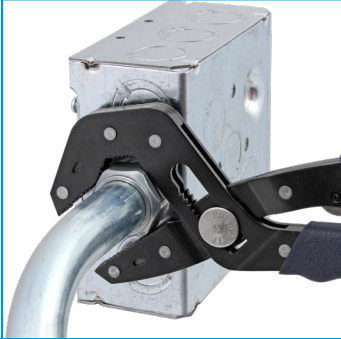

ROBOGRIP®

by

THE ORIGINAL DESIGN

The legacy lives on.

FASTER

Spring loaded for one-handed operation

STRONGER

Laminated steel construction design for extra strength

EASIER

Ergonomically designed handles for superior comfort

35-451

35-450

Part No.	Description
35-450	7 in. Curved Jaw RoboGrip® Self-Adjusting Plier
35-451	10 in. V-Notch Jaw RoboGrip® Self-Adjusting Plier
35-452	2-Pack, 7 in. & 10 in. RoboGrip® Self Adjusting Pliers

THE ELECTRICIAN'S
CHAMPION™

WWW.IDEALIND.COM

MORE TOOLS from

OPEN JAW CABLE CUTTER

- Cuts hard drawn copper up to 600 MCM and soft copper, aluminum and multi-conductor cable up to 750 MCM
- Open jaw for easy access in tight areas
- Hardened steel blades ensure consistent cuts and long-term durability