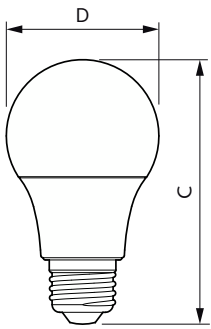

Product Data

Order product name	5A19/CNG/850/FR/P/E26/D 12/1CT
Full product name	5A19/CNG/850/FR/P/E26/D 12/1CT

Order code	929003751264
Material Nr. (12NC)	929003751264
Numerator - Quantity Per Pack	1
Net Weight (Piece)	0.026 kg
EAN/UPC - Product/Case	046677589639
Numerator - Packs per outer box	12
EAN/UPC - Case	50046677589634

Dimensional drawing

Product	D	C
5A19/CNG/850/FR/P/E26/D 12/1CT	60 mm	104 mm

Photometric data

General uniform lighting - 5A19/CNG/850/FR/P/E26/D 12/1CT

Light Distribution Diagram - 5A19/CNG/850/FR/P/E26/D 12/1CT