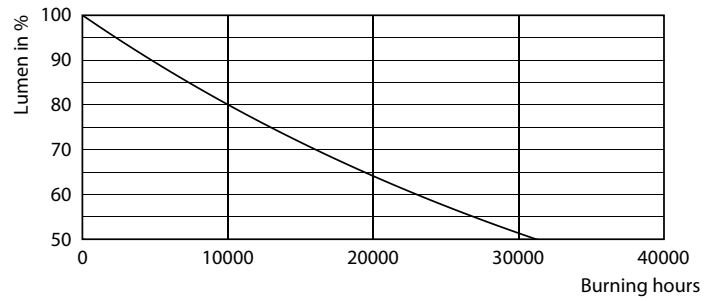

Product data

General Information	
Cap-Base	E26
Nominal lifetime	15,000 hour(s)
Switching Cycle	50,000
Lighting Technology	LED

Light Technical	
Color Code	850 [CCT of 5000K]
Beam Angle (Nom)	180 degree(s)
Luminous Flux	450 lm
Luminous Efficacy (rated) (Nom)	90 lm/W
Color Designation	Daylight
Correlated Color Temperature (Nom)	5000 K
Color Consistency	<6
Color rendering index (CRI)	80
LLMF At End Of Nominal Lifetime (Nom)	70 %

Contractor-grade Plastic (Dimmable) A-Shape Lamps

Photometric data

Spectral Power Distribution Colour - 5A19/CNG/850/FR/P/E26/D 12/1CT

Lifetime

Life Expectancy Diagram

Lumen Maintenance Diagram - 5A19/CNG/850/FR/P/E26/D 12/1CT