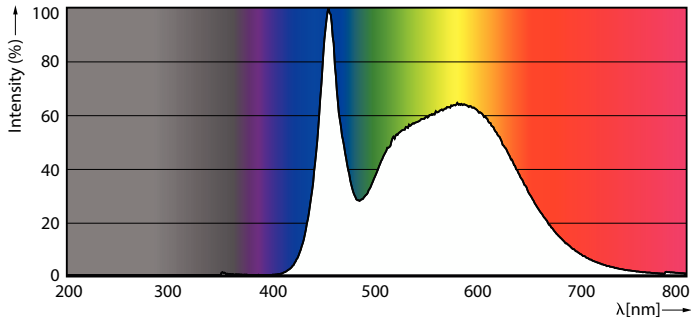

Product data

General Information	
Cap-Base	E26
Nominal lifetime	15,000 hour(s)
Switching Cycle	50,000
Lighting Technology	LED

Light Technical	
Color Code	850 [CCT of 5000K]
Beam Angle (Nom)	180 degree(s)
Luminous Flux	450 lm
Luminous Efficacy (rated) (Nom)	90 lm/W
Color Designation	Daylight
Correlated Color Temperature (Nom)	5000 K
Color Consistency	<6
Color rendering index (CRI)	80
LLMF At End Of Nominal Lifetime (Nom)	70 %

Contractor-grade Plastic (Dimmable) A-Shape Lamps

Photometric data

Spectral Power Distribution Colour - 5A19/CNG/850/FR/P/E26/D 12/1CT

Lifetime

Life Expectancy Diagram

Lumen Maintenance Diagram - 5A19/CNG/850/FR/P/E26/D 12/1CT