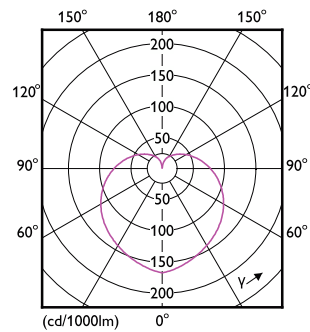

Product data

General Information	
Cap-Base	E26
Nominal lifetime	15,000 hour(s)
Switching Cycle	50,000
Lighting Technology	LED

Light Technical	
Color Code	850 [CCT of 5000K]
Beam Angle (Nom)	180 degree(s)
Luminous Flux	450 lm
Luminous Efficacy (rated) (Nom)	90 lm/W
Color Designation	Daylight
Correlated Color Temperature (Nom)	5000 K
Color Consistency	<6
Color rendering index (CRI)	80
LLMF At End Of Nominal Lifetime (Nom)	70 %

Product Data

Order product name	5A19/CNG/850/FR/P/E26/D 12/1CT
Full product name	5A19/CNG/850/FR/P/E26/D 12/1CT

Order code	929003751264
Material Nr. (12NC)	929003751264
Numerator - Quantity Per Pack	1
Net Weight (Piece)	0.026 kg
EAN/UPC - Product/Case	046677589639
Numerator - Packs per outer box	12
EAN/UPC - Case	50046677589634

Dimensional drawing

Product	D	C
5A19/CNG/850/FR/P/E26/D 12/1CT	60 mm	104 mm

Photometric data

General uniform lighting - 5A19/CNG/850/FR/P/E26/D 12/1CT

Light Distribution Diagram - 5A19/CNG/850/FR/P/E26/D 12/1CT