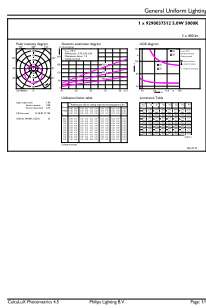

Product Data

Order product name	5A19/CNG/850/FR/P/E26/D 12/1CT
Full product name	5A19/CNG/850/FR/P/E26/D 12/1CT

Order code	929003751264
Material Nr. (12NC)	929003751264
Numerator - Quantity Per Pack	1
Net Weight (Piece)	0.026 kg
EAN/UPC - Product/Case	046677589639
Numerator - Packs per outer box	12
EAN/UPC - Case	50046677589634

Dimensional drawing

Product	D	C
5A19/CNG/850/FR/P/E26/D 12/1CT	60 mm	104 mm

Photometric data

General uniform lighting - 5A19/CNG/850/FR/P/E26/D 12/1CT

Light Distribution Diagram - 5A19/CNG/850/FR/P/E26/D 12/1CT