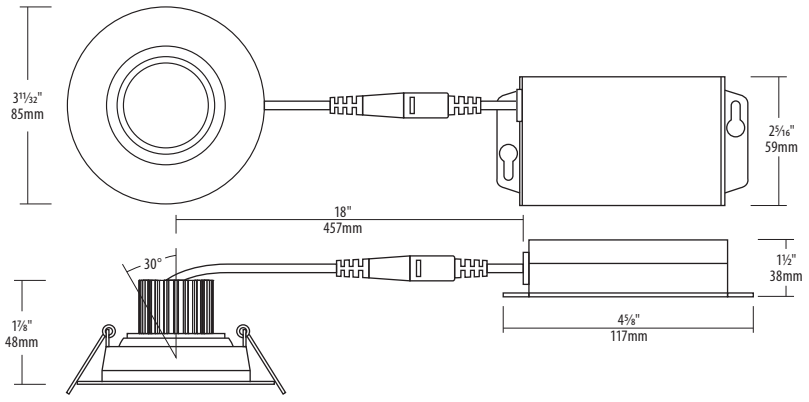

JA8

TITLE 24

Notes: Accessories are sold separately. For additional options please consult your Liteline representative.
Due to our continued efforts to improve our products, product specifications are subject to change without notice.

Ordering Guide

Colour Temperature   Trim Finish

RA3-7G -   - 90

27K : 2700 K

30K : 3000 K

35K : 3500 K

40K : 4000 K

50K : 5000 K

BK : Black

BN : Brushed Nickel

SL : Silver

WH : White