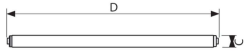

Rapid Start T12

Dimensional drawing

Product

F96T12/DX/HO/ALTO 15PK

T12 Recessed Double Contact