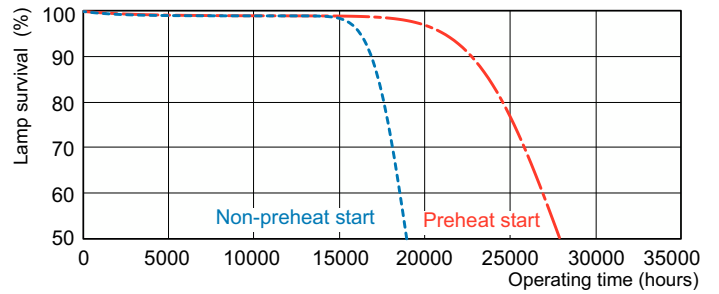

### Product data

General Information		Mechanical and Housing	
Cap-Base	G5	Bulb Shape	T5
Features	HE Alto® [High Efficiency Alto]		
Light Technical		Approval and Application	
Color Code	835 [CCT of 3500K]	Mercury (Hg) Content (Nom)	1.4 mg
Luminous Flux	2,100 lm		
Color Designation	White (WH)	Product Data	
Luminous Efficacy (rated) (Nom)	90 lm/W	Order product name	21W/835 Min Bipin T5 HE ALTO UNP/40
Correlated Color Temperature (Nom)	3500 K	Full product name	F21T5/835/ALTO 40PK
Color rendering index (CRI)	82	Order code	230821
		Material Nr. (12NC)	927990883522
Operating and Electrical		Numerator - Quantity Per Pack	1
Power Consumption	20.6 W	Net Weight (Piece)	78.000 g
Lamp Current (Nom)	0.165 A	EAN/UPC - Product/Case	046677230821
		Numerator - Packs per outer box	40
Controls and Dimming		EAN/UPC - Case	50046677230826
Dimmable	Yes		

## Photometric data

Spectral Power Distribution Colour - 21W/835 Min Bipin T5 HE ALTO UNP/40

## Lifetime

Life expectancy diagram - 3 hour cycle

Life expectancy diagram - 12 hour cycle