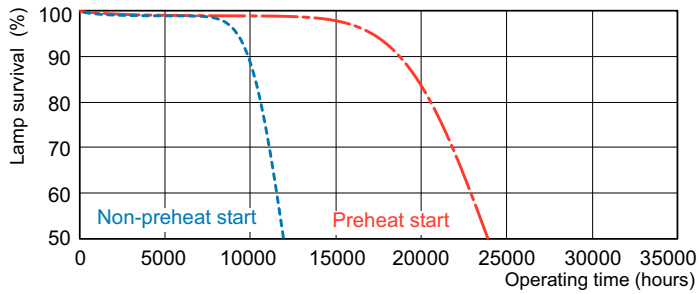

Lifetime

Life expectancy diagram - 3 hour cycle