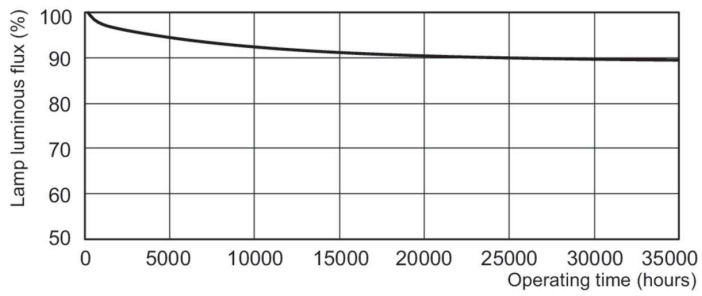

T5 Standard

Lifetime

Lumen Maintenance Diagram - 21W/835 Min Bipin T5 HE ALTO UNP/40