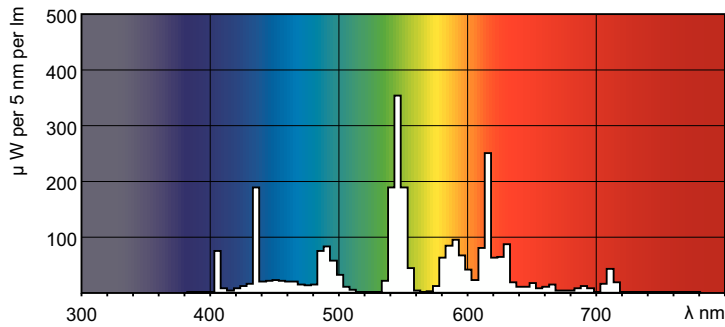

Photometric data

Spectral Power Distribution Colour - 21W/835 Min Bipin T5 HE ALTO UNP/40