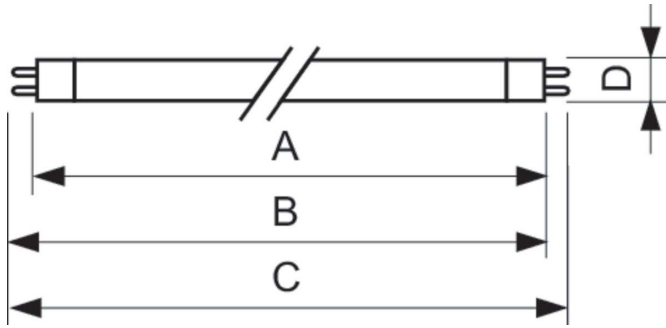

### Product data

General Information		Mechanical and Housing	
Cap-Base	G5	Bulb Shape	T5
Features	HE Alto® [High Efficiency Alto]		
Light Technical		Approval and Application	
Color Code	835 [CCT of 3500K]	Mercury (Hg) Content (Nom)	1.4 mg
Luminous Flux	2,100 lm		
Color Designation	White (WH)	Product Data	
Luminous Efficacy (rated) (Nom)	90 lm/W	Order product name	21W/835 Min Bipin T5 HE ALTO UNP/40
Correlated Color Temperature (Nom)	3500 K	Full product name	F21T5/835/ALTO 40PK
Color rendering index (CRI)	82	Order code	230821
		Material Nr. (12NC)	927990883522
Operating and Electrical		Numerator - Quantity Per Pack	1
Power Consumption	20.6 W	Net Weight (Piece)	78.000 g
Lamp Current (Nom)	0.165 A	EAN/UPC - Product/Case	046677230821
		Numerator - Packs per outer box	40
Controls and Dimming		EAN/UPC - Case	50046677230826
Dimmable	Yes		

## Dimensional drawing

Product	D (max)	A (max)	B (max)	B (min)	C (max)
21W/835 Min Bipin T5 HE ALTO UNP/40	17 mm	849.0 mm	856.1 mm	853.7 mm	863.2 mm