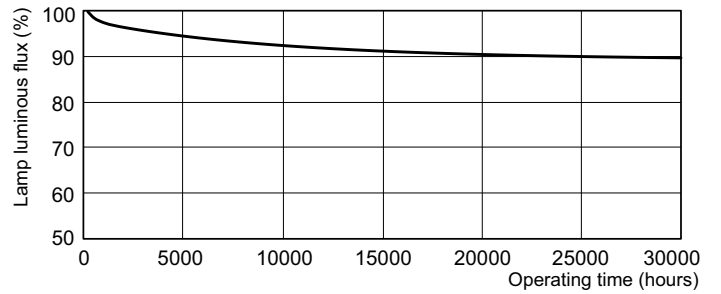

T5 High Output

F24T5/830/HO/ALTO 40PK

Philips T5 HO lamps are environmentally-responsible, ultra-slim and have extraordinary light output and longer life.

Product data

General Information	
Cap-Base	G5
Features	HO Alto® [High Output Alto]
Light Technical	
Color Code	830 [CCT of 3000K]
Luminous Flux	1,950 lm
Color Designation	Warm White (WW)
Luminous Efficacy (rated) (Nom)	76 lm/W
Correlated Color Temperature (Nom)	3000 K
Color rendering index (CRI)	82
Operating and Electrical	
Power Consumption	22.5 W
Lamp Current (Nom)	0.295 A
Controls and Dimming	
Dimmable	Yes

Mechanical and Housing	
Bulb Shape	T5
Approval and Application	
Mercury (Hg) Content (Nom)	1.4 mg
Product Data	
Order product name	F24T5/830/HO/ALTO 40PK
Full product name	F24T5/830/HO/ALTO 40PK
Order code	290197
Material Nr. (12NC)	927992183022
Numerator - Quantity Per Pack	1
Net Weight (Piece)	54.000 g
EAN/UPC - Product/Case	046677290191
Numerator - Packs per outer box	40
EAN/UPC - Case	50046677290196

T5 High Output

Dimensional drawing

Product	D (max)	A (max)	B (max)	B (min)	C (max)
F24T5/830/HO/ALTO 40PK	17 mm	549.0 mm	556.1 mm	553.7 mm	563.2 mm

Photometric data

Spectral Power Distribution Colour - F24T5/830/HO/ALTO 40PK

Lifetime

Life expectancy diagram - 3 hour cycle

Lumen Maintenance Diagram - F24T5/830/HO/ALTO 40PK

T5 High Output

Lifetime

Life expectancy diagram - 12 hour cycle