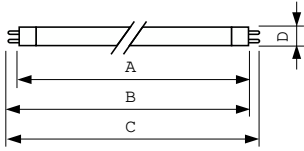

T5 High Output

F24T5/830/HO/ALTO 40PK

Philips T5 HO lamps are environmentally-responsible, ultra-slim and have extraordinary light output and longer life.

Product data

General Information	
Cap-Base	G5
Features	HO Alto® [High Output Alto]
Light Technical	
Color Code	830 [CCT of 3000K]
Luminous Flux	1,950 lm
Color Designation	Warm White (WW)
Luminous Efficacy (rated) (Nom)	76 lm/W
Correlated Color Temperature (Nom)	3000 K
Color rendering index (CRI)	82
Operating and Electrical	
Power Consumption	22.5 W
Lamp Current (Nom)	0.295 A
Controls and Dimming	
Dimmable	Yes

Mechanical and Housing	
Bulb Shape	T5
Approval and Application	
Mercury (Hg) Content (Nom)	1.4 mg
Product Data	
Order product name	F24T5/830/HO/ALTO 40PK
Full product name	F24T5/830/HO/ALTO 40PK
Order code	290197
Material Nr. (12NC)	927992183022
Numerator - Quantity Per Pack	1
Net Weight (Piece)	54.000 g
EAN/UPC - Product/Case	046677290191
Numerator - Packs per outer box	40
EAN/UPC - Case	50046677290196

T5 High Output

Dimensional drawing

Product	D (max)	A (max)	B (max)	B (min)	C (max)
F24T5/830/HO/ALTO 40PK	17 mm	549.0 mm	556.1 mm	553.7 mm	563.2 mm

Photometric data

Spectral Power Distribution Colour - F24T5/830/HO/ALTO 40PK

Lifetime

Life expectancy diagram - 3 hour cycle

Lumen Maintenance Diagram - F24T5/830/HO/ALTO 40PK

T5 High Output

Lifetime

Life expectancy diagram - 12 hour cycle