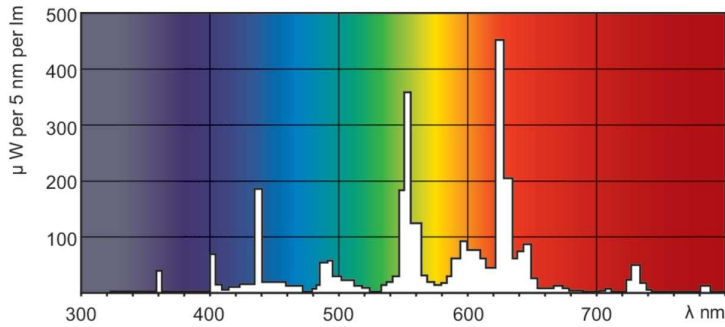

T5 High Output

F24T5/830/HO/ALTO 40PK

Philips T5 HO lamps are environmentally-responsible, ultra-slim and have extraordinary light output and longer life.

Product data

General Information	
Cap-Base	G5
Features	HO Alto® [High Output Alto]
Light Technical	
Color Code	830 [CCT of 3000K]
Luminous Flux	1,950 lm
Color Designation	Warm White (WW)
Luminous Efficacy (rated) (Nom)	76 lm/W
Correlated Color Temperature (Nom)	3000 K
Color rendering index (CRI)	82
Operating and Electrical	
Power Consumption	22.5 W
Lamp Current (Nom)	0.295 A
Controls and Dimming	
Dimmable	Yes

Mechanical and Housing	
Bulb Shape	T5
Approval and Application	
Mercury (Hg) Content (Nom)	1.4 mg
Product Data	
Order product name	F24T5/830/HO/ALTO 40PK
Full product name	F24T5/830/HO/ALTO 40PK
Order code	290197
Material Nr. (12NC)	927992183022
Numerator - Quantity Per Pack	1
Net Weight (Piece)	54.000 g
EAN/UPC - Product/Case	046677290191
Numerator - Packs per outer box	40
EAN/UPC - Case	50046677290196

T5 High Output

Dimensional drawing

Product	D (max)	A (max)	B (max)	B (min)	C (max)
F24T5/830/HO/ALTO 40PK	17 mm	549.0 mm	556.1 mm	553.7 mm	563.2 mm

Photometric data

Spectral Power Distribution Colour - F24T5/830/HO/ALTO 40PK