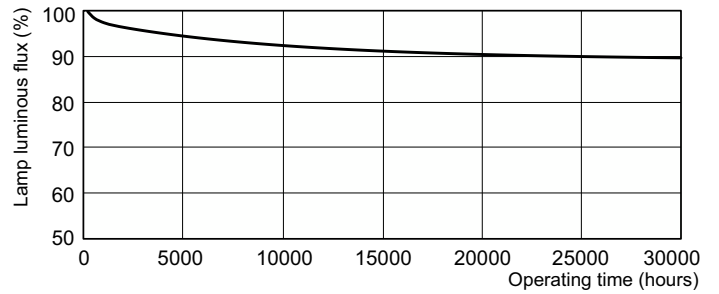

T5 High Output

F24T5/835/HO/ALTO 40PK

Philips T5 HO lamps are environmentally-responsible, ultra-slim and have extraordinary light output and longer life.

Product data

General Information	
Cap-Base	G5
Features	HO Alto® [High Output Alto]
Light Technical	
Color Code	835 [CCT of 3500K]
Luminous Flux	1,950 lm
Color Designation	White (WH)
Luminous Efficacy (rated) (Nom)	76 lm/W
Correlated Color Temperature (Nom)	3500 K
Color rendering index (CRI)	82
Operating and Electrical	
Power Consumption	22.5 W
Lamp Current (Nom)	0.295 A
Controls and Dimming	
Dimmable	Yes

Mechanical and Housing	
Bulb Shape	T5
Approval and Application	
Mercury (Hg) Content (Nom)	1.4 mg
Product Data	
Order product name	24W/835 Min Bipin T5 HO ALTO UNP
Full product name	F24T5/835/HO/ALTO 40PK
Order code	290205
Material Nr. (12NC)	927992183522
Numerator - Quantity Per Pack	1
Net Weight (Piece)	54.000 g
EAN/UPC - Product/Case	046677290207
Numerator - Packs per outer box	40
EAN/UPC - Case	50046677290202

T5 High Output

Dimensional drawing

Product	D (max)	A (max)	B (max)	B (min)	C (max)
24W/835 Min Bipin T5 HO ALTO UNP	17 mm	549.0 mm	556.1 mm	553.7 mm	563.2 mm

Photometric data

Spectral Power Distribution Colour - 24W/835 Min Bipin T5 HO ALTO UNP

Lifetime

Life expectancy diagram - 3 hour cycle

Lumen Maintenance Diagram - 24W/835 Min Bipin T5 HO ALTO UNP

T5 High Output

Lifetime

Life expectancy diagram - 12 hour cycle