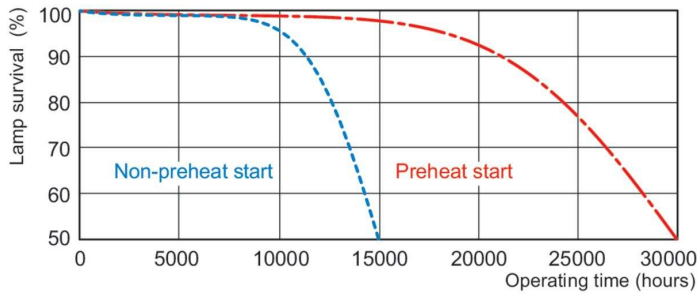

Lifetime

Life expectancy diagram - 3 hour cycle