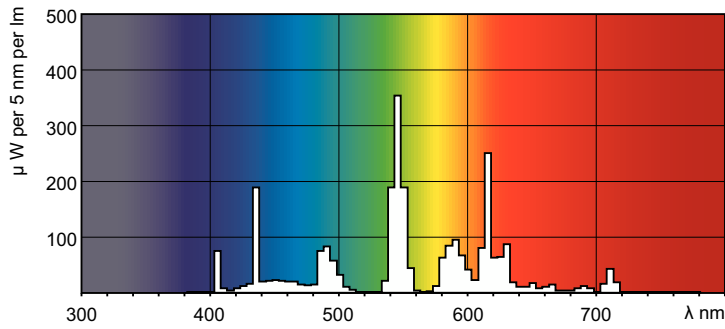

T5 High Output

F24T5/835/HO/ALTO 40PK

Philips T5 HO lamps are environmentally-responsible, ultra-slim and have extraordinary light output and longer life.

Product data

General Information	
Cap-Base	G5
Features	HO Alto® [High Output Alto]
Light Technical	
Color Code	835 [CCT of 3500K]
Luminous Flux	1,950 lm
Color Designation	White (WH)
Luminous Efficacy (rated) (Nom)	76 lm/W
Correlated Color Temperature (Nom)	3500 K
Color rendering index (CRI)	82
Operating and Electrical	
Power Consumption	22.5 W
Lamp Current (Nom)	0.295 A
Controls and Dimming	
Dimmable	Yes

Mechanical and Housing	
Bulb Shape	T5
Approval and Application	
Mercury (Hg) Content (Nom)	1.4 mg
Product Data	
Order product name	24W/835 Min Bipin T5 HO ALTO UNP
Full product name	F24T5/835/HO/ALTO 40PK
Order code	290205
Material Nr. (12NC)	927992183522
Numerator - Quantity Per Pack	1
Net Weight (Piece)	54.000 g
EAN/UPC - Product/Case	046677290207
Numerator - Packs per outer box	40
EAN/UPC - Case	50046677290202

T5 High Output

Dimensional drawing

Product	D (max)	A (max)	B (max)	B (min)	C (max)
24W/835 Min Bipin T5 HO ALTO UNP	17 mm	549.0 mm	556.1 mm	553.7 mm	563.2 mm

Photometric data

Spectral Power Distribution Colour - 24W/835 Min Bipin T5 HO ALTO UNP