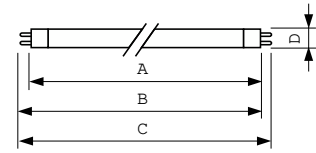

T5 High Output

F24T5/835/HO/ALTO 40PK

Philips T5 HO lamps are environmentally-responsible, ultra-slim and have extraordinary light output and longer life.

Product data

General Information	
Cap-Base	G5
Features	HO Alto® [High Output Alto]
Light Technical	
Color Code	835 [CCT of 3500K]
Luminous Flux	1,950 lm
Color Designation	White (WH)
Luminous Efficacy (rated) (Nom)	76 lm/W
Correlated Color Temperature (Nom)	3500 K
Color rendering index (CRI)	82
Operating and Electrical	
Power Consumption	22.5 W
Lamp Current (Nom)	0.295 A
Controls and Dimming	
Dimmable	Yes

Mechanical and Housing	
Bulb Shape	T5
Approval and Application	
Mercury (Hg) Content (Nom)	1.4 mg
Product Data	
Order product name	24W/835 Min Bipin T5 HO ALTO UNP
Full product name	F24T5/835/HO/ALTO 40PK
Order code	290205
Material Nr. (12NC)	927992183522
Numerator - Quantity Per Pack	1
Net Weight (Piece)	54.000 g
EAN/UPC - Product/Case	046677290207
Numerator - Packs per outer box	40
EAN/UPC - Case	50046677290202

T5 High Output

Dimensional drawing

Product	D (max)	A (max)	B (max)	B (min)	C (max)
24W/835 Min Bipin T5 HO ALTO UNP	17 mm	549.0 mm	556.1 mm	553.7 mm	563.2 mm

Photometric data

Spectral Power Distribution Colour - 24W/835 Min Bipin T5 HO ALTO UNP