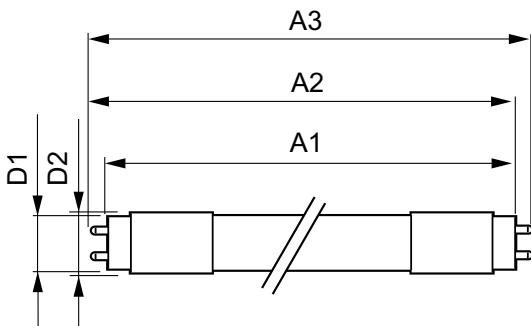

InstantFit (UL Type-A) T5

Temperature	
Ambient temperature range	-20 °C to 45 °C
T-Case Maximum (Nom)	45 °C
Controls and Dimming	
Dimmable	Yes
Mechanical and Housing	
Bulb Finish	Frosted
Bulb Material	Plastic
Product Length	1,200 mm
Bulb Shape	T5
Approval and Application	
Energy Saving Product	Yes
Approval Marks	UL certificate RoHS compliance DLC compliance
Energy Consumption kWh/1000 h	- kWh

Energy Certifications	DLC Standard
EU RoHS compliant	Yes
Application Conditions	
can it be used in closed luminaires	Yes
Product Data	
Order product name	24T5HO/46-840/IF35/P/DIM 10/1
Full product name	24T5HO/46-840/IF35/P/DIM 10/1
Order code	467142
Material Nr. (12NC)	929001283904
Numerator - Quantity Per Pack	1
Net Weight (Piece)	0.170 kg
EAN/UPC - Product/Case	046677467142
Numerator - Packs per outer box	10
EAN/UPC - Case	50046677467147

Dimensional drawing

Product	D1	D2	A1	A2	A3
24T5HO/46-840/IF35/P/DIM 10/1	15.2 mm	17.8 mm	1,147.8 mm	1,154.9 mm	1,162 mm