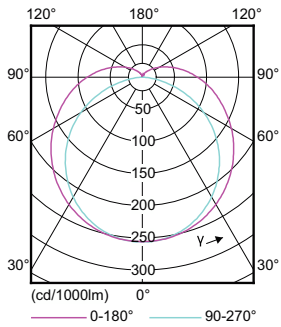

### Product data

General Information		LLMF At End Of Nominal Lifetime (Nom) 70 %	
Cap-Base	G5		
Nominal lifetime	50,000 hour(s)		
Switching Cycle	50,000		
Lighting Technology	LED		
Light Technical		Operating and Electrical	
Color Code	840 [CCT of 4000K]	Line Frequency	40000-80000 Hz
Beam Angle (Nom)	140 degree(s)	Input Frequency	40000-80000 Hz
Luminous Flux	3,500 lm	Power Consumption	24 W
Luminous Efficacy (rated) (Nom)	145.00 lm/W	Lamp Current (Max)	600 mA
Color Designation	Cool White (CW)	Lamp Current (Min)	400 mA
Correlated Color Temperature (Nom)	4000 K	Wattage Equivalent	54 W
Color Consistency	<5	Starting Time (Nom)	0.5 s
Color rendering index (CRI)	82	Warm-up time to 60% light	0.5 s
		Power Factor (Fraction)	0.9
		Voltage (Nom)	39-64 V
		UL Type	UL Type A

## Dimensional drawing

Product	D1	D2	A1	A2	A3
24T5HO/46-840/IF35/P/DIM 10/1	15.2 mm	17.8 mm	1,147.8 mm	1,154.9 mm	1,162 mm

## Photometric data

General uniform lighting - 24T5HO/46-840/IF35/P/DIM 10/1

Spectral Power Distribution Colour - 24T5HO/46-840/IF35/P/DIM 10/1

General uniform lighting - 24T5HO/46-840/IF35/P/DIM 10/1

## Photometric data

Light Distribution Diagram - 24T5HO/46-840/1F35/P/DIM 10/1