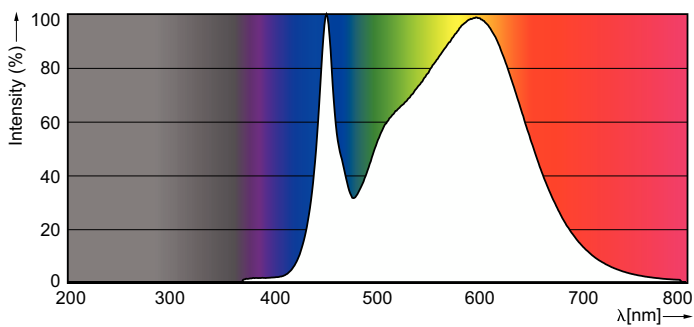

Photometric data

Spectral Power Distribution Colour - 24T5HO/46-840/IF35/P/DIM 10/1

General uniform lighting - 24T5HO/46-840/IF35/P/DIM 10/1