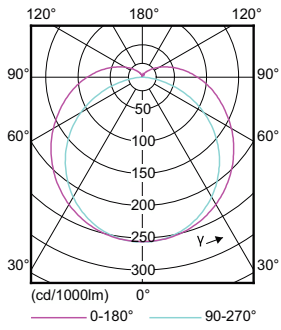

InstantFit (UL Type-A) T5

Photometric data

Light Distribution Diagram - 24T5HO/46-850/IF35/P/DIM 10/1