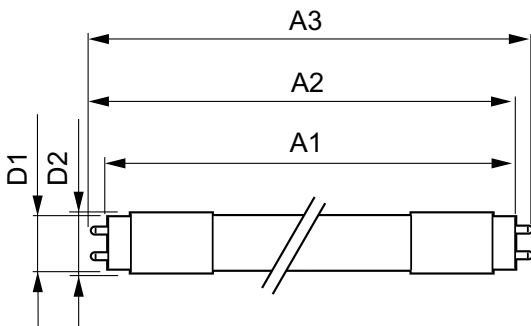

Product data

General Information	
Cap-Base	G5
Nominal lifetime	50,000 hour(s)
Switching Cycle	50,000
Lighting Technology	LED
Light Technical	
Color Code	850 [CCT of 5000K]
Beam Angle (Nom)	140 degree(s)
Luminous Flux	3,500 lm
Luminous Efficacy (rated) (Nom)	145.00 lm/W
Color Designation	Daylight
Correlated Color Temperature (Nom)	5000 K
Color Consistency	<5
Color rendering index (CRI)	82

InstantFit (UL Type-A) T5

Temperature	
Ambient temperature range	-20 °C to 45 °C
T-Case Maximum (Nom)	45 °C
Controls and Dimming	
Dimmable	Yes
Mechanical and Housing	
Bulb Finish	Frosted
Bulb Material	Plastic
Product Length	1,200 mm
Bulb Shape	T5
Approval and Application	
Energy Saving Product	Yes
Approval Marks	UL certificate RoHS compliance DLC compliance
Energy Consumption kWh/1000 h	- kWh

Energy Certifications	DLC Standard
EU RoHS compliant	Yes
Application Conditions	
can it be used in closed luminaires	Yes
Product Data	
Order product name	24T5HO/46-850/IF35/P/DIM 10/1
Full product name	24T5HO/46-850/IF35/P/DIM 10/1
Order code	467159
Material Nr. (12NC)	929001284004
Numerator - Quantity Per Pack	1
Net Weight (Piece)	0.170 kg
EAN/UPC - Product/Case	046677467159
Numerator - Packs per outer box	10
EAN/UPC - Case	50046677467154

Dimensional drawing

Product	D1	D2	A1	A2	A3
24T5HO/46-850/IF35/P/DIM 10/1	15.2 mm	17.8 mm	1,147.8 mm	1,154.9 mm	1,162 mm

Photometric data

Spectral Power Distribution Colour - 24T5HO/46-850/IF35/P/DIM 10/1