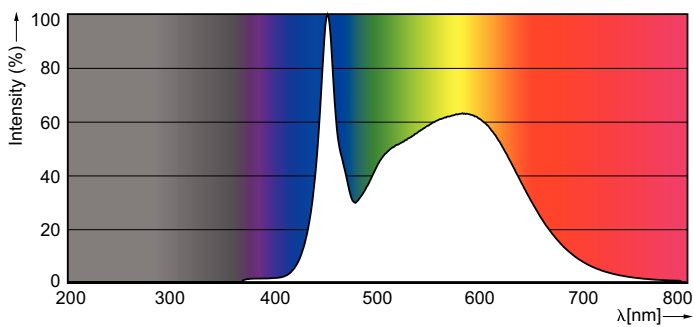

Photometric data

Spectral Power Distribution Colour - 24T5HO/46-850/IF35/P/DIM 10/1

General uniform lighting - 24T5HO/46-850/IF35/P/DIM 10/1