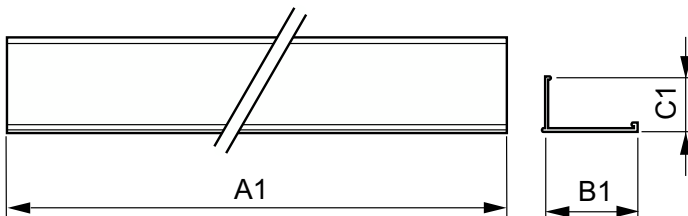

Accessories

InteGrade profile 875mm(34")

Drivers and accessories that allow true system proposition

Product data

Temperature	
Ambient temperature range	-30 to +30 °C

Product Data	
Order product name	InteGrade profile 875mm(34")
Full product name	InteGrade profile 875mm(34")
Full product code	871829121953800
Order code	499558
Material Nr. (12NC)	929000643413

Local order code	499558
Numerator - Quantity Per Pack	1
Net Weight (Piece)	87.500 g
EAN/UPC - Product/Case	8718291219538
Numerator - Packs per outer box	48
EAN/UPC - Case	8718291219545

Dimensional drawing

Product	C1	A1	B1
InteGrade profile 875mm(34")	11.9 mm	875.0 mm	22.2 mm