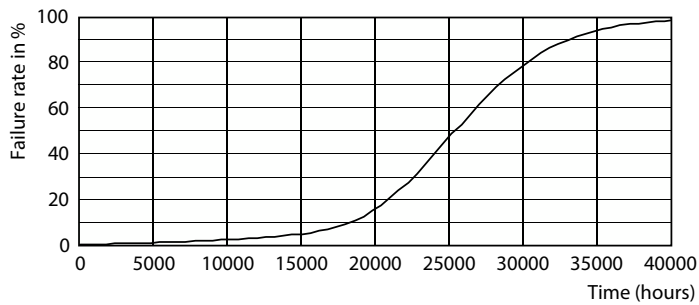

TrueForce High Lumen PAR

Photometric data

Accent Lighting Spots - 33PAR38/PER/830/S15/DIM/120V 6/1FB

Lifetime

LEDspot 33W E26 PAR38