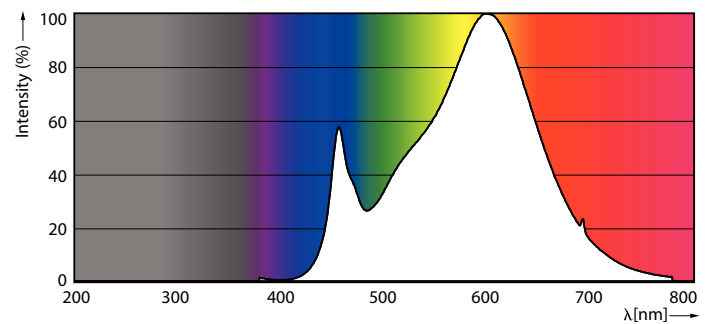

Light Technical	
Color Code	830 [CCT of 3000K]
Beam Angle (Nom)	15 degree(s)
Luminous Flux	3,000 lm
Luminous Intensity (Nom)	33,000 cd
Luminous Efficacy (rated) (Nom)	90 lm/W
Color Designation	White (WH)
Correlated Color Temperature (Nom)	3000 K
Color Consistency	<4
Color rendering index (CRI)	80
LLMF At End Of Nominal Lifetime (Nom)	70 %

Dimensional drawing

Product	D	C
33PAR38/PER/830/S15/DIM/120V 6/1FB	123 mm	133 mm

Photometric data

Light Distribution Diagram - 33PAR38/PER/830/S15/DIM/120V 6/1FB

Spectral Power Distribution Colour - 33PAR38/PER/830/S15/DIM/120V 6/1FB