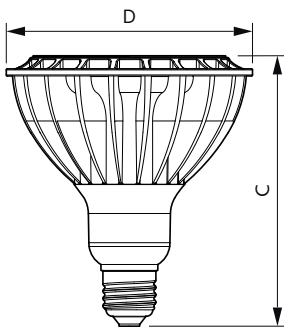

Temperature	
Ambient temperature range	-20 to +45 °C
T-Case Maximum (Nom)	90 °C

Controls and Dimming	
Dimmable	Only with specific dimmers

Mechanical and Housing	
Bulb Finish	Clear
Bulb Material	Metal
Bulb Shape	PAR38
UL Wet/ damp/ dry location	Damp location

Dimensional drawing

Product	D	C
33PAR38/PER/830/S15/DIM/120V 6/1FB	123 mm	133 mm

Photometric data

Light Distribution Diagram - 33PAR38/PER/830/S15/DIM/120V 6/1FB

Spectral Power Distribution Colour - 33PAR38/PER/830/S15/DIM/120V 6/1FB