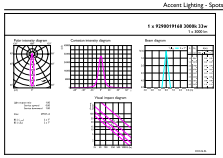

TrueForce High Lumen PAR

Photometric data

Accent Lighting Spots - 33PAR38/PER/830/S15/DIM/120V 6/1FB