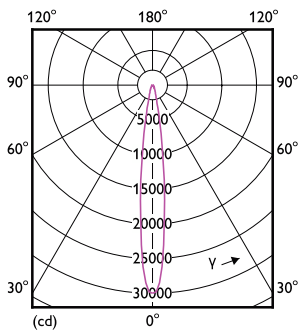

Light Technical	
Color Code	830 [CCT of 3000K]
Beam Angle (Nom)	15 degree(s)
Luminous Flux	3,000 lm
Luminous Intensity (Nom)	33,000 cd
Luminous Efficacy (rated) (Nom)	90 lm/W
Color Designation	White (WH)
Correlated Color Temperature (Nom)	3000 K
Color Consistency	<4
Color rendering index (CRI)	80
LLMF At End Of Nominal Lifetime (Nom)	70 %

Dimensional drawing

Product	D	C
33PAR38/PER/830/S15/DIM/120V 6/1FB	123 mm	133 mm

Photometric data

Light Distribution Diagram - 33PAR38/PER/830/S15/DIM/120V 6/1FB

Spectral Power Distribution Colour - 33PAR38/PER/830/S15/DIM/120V 6/1FB