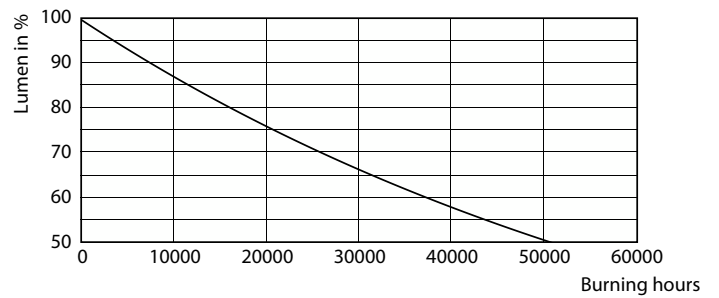

Light Technical	
Color Code	830 [CCT of 3000K]
Beam Angle (Nom)	15 degree(s)
Luminous Flux	3,000 lm
Luminous Intensity (Nom)	33,000 cd
Luminous Efficacy (rated) (Nom)	90 lm/W
Color Designation	White (WH)
Correlated Color Temperature (Nom)	3000 K
Color Consistency	<4
Color rendering index (CRI)	80
LLMF At End Of Nominal Lifetime (Nom)	70 %

TrueForce High Lumen PAR

Photometric data

Accent Lighting Spots - 33PAR38/PER/830/S15/DIM/120V 6/1FB

Lifetime

LEDspot 33W E26 PAR38

Lumen Maintenance Diagram - 33PAR38/PER/830/S15/DIM/120V 6/1FB