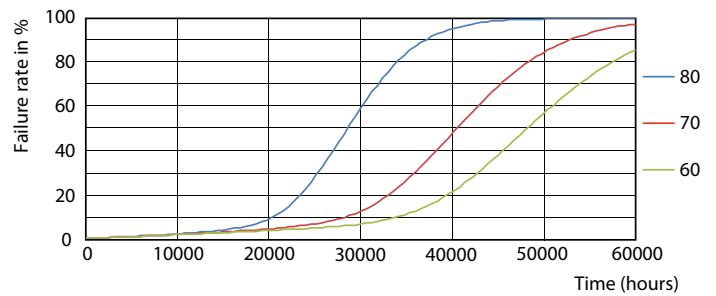

UniversalFit (UL Type-A) T8

Photometric data

Light Distribution Diagram - 16T8/LED/48-840/UF18/G 10/1

Lifetime

Lumen Maintenance Diagram - 16T8/LED/48-840/UF18/G 10/1

LEDtube 16T8 UF18

LEDtube 16T8 UF18 LifetimeVsTc