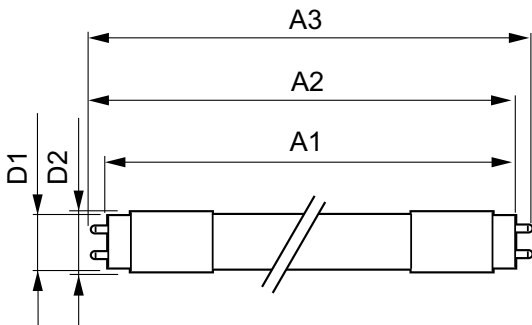

UniversalFit (UL Type-A) T8

Controls and Dimming

Dimmable	No
----------	----

Mechanical and Housing

Bulb Finish	Frosted
Bulb Material	Glass
Product Length	1,200 mm
Bulb Shape	T8

Approval and Application

Energy Saving Product	Yes
Approval Marks	RoHS compliance UL certificate
Energy Consumption kWh/1000 h	- kWh
EU RoHS compliant	Yes

Application Conditions

can it be used in closed luminaires	Yes
-------------------------------------	-----

Product Data

Order product name	16T8/LED/48-840/UF18/G 10/1
Full product name	16T8/LED/48-840/UF18/G 10/1
Order code	539972
Material Nr. (12NC)	929001965904
Numerator - Quantity Per Pack	1
Net Weight (Piece)	0.220 kg
EAN/UPC - Product/Case	046677539979
Numerator - Packs per outer box	10
EAN/UPC - Case	50046677539974

Dimensional drawing

Product	D1	D2	A1	A2	A3
16T8/LED/48-840/UF18/G 10/1	25.7 mm	28 mm	1,198 mm	1,205 mm	1,212 mm

Photometric data

Spectral Power Distribution Colour - 16T8/LED/48-840/UF18/G 10/1

General uniform lighting - 16T8/LED/48-840/UF18/G 10/1