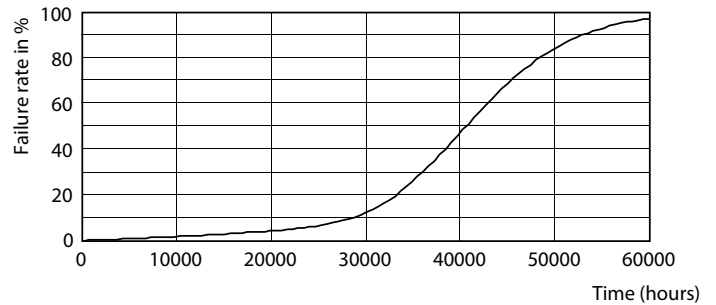

LEDtube 16T8 UF18