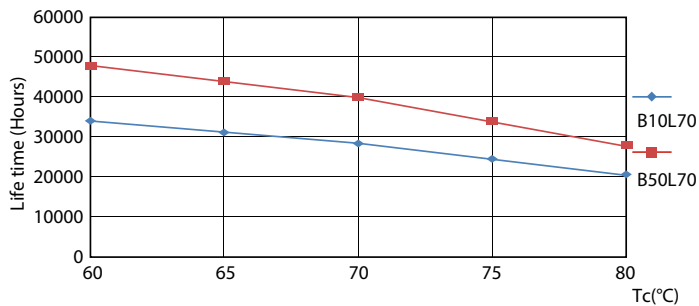

Lumen Maintenance Diagram - 16T8/LED/48-840/UF18/G 10/1

LEDtube 16T8 UF18 LifetimeVsTc