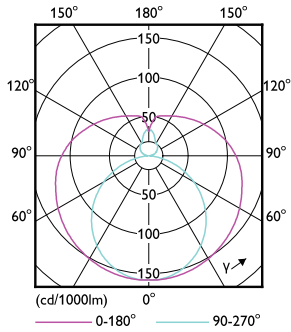

UniversalFit (UL Type-A) T8

Photometric data

Light Distribution Diagram - 16T8/LED/48-840/UF18/G 10/1