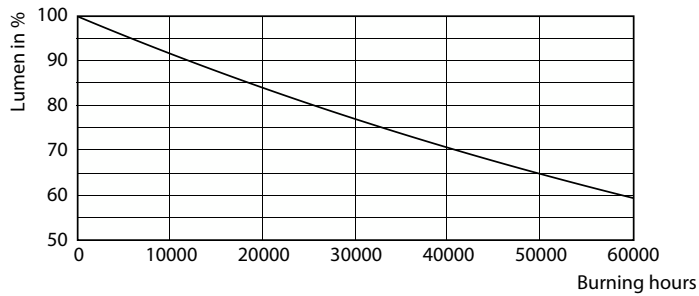

UniversalFit (UL Type-A) T8

Photometric data

Lifetime

LEDtube 16T8 UF18 FailureRate