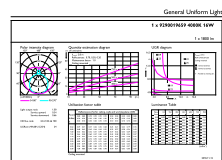

Dimensional drawing

Product	D1	D2	A1	A2	A3
16T8/LED/48-840/UF18/G 10/1	25.7 mm	28 mm	1,198 mm	1,205 mm	1,212 mm

Photometric data

Spectral Power Distribution Colour - 16T8/LED/48-840/UF18/G 10/1

General uniform lighting - 16T8/LED/48-840/UF18/G 10/1