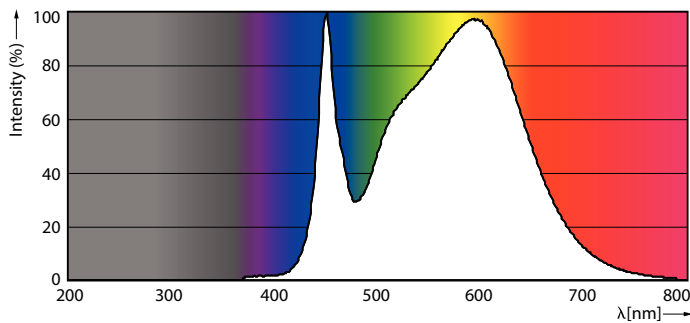

Product data

General Information		Operating and Electrical	
Cap-Base	G13 [Medium Bi-Pin Fluorescent]	Line Frequency	50-120000 Hz
Nominal lifetime	36,000 hour(s)	Input Frequency	50-120000 Hz
Switching Cycle	50,000	Power Consumption	16 W
Lighting Technology	LED	Lamp Current (Max)	600 mA
Light Technical		Lamp Current (Min)	110 mA
Color Code	840 [CCT of 4000K]	Wattage Equivalent	32 W
Beam Angle (Nom)	240 degree(s)	Starting Time (Nom)	0.5 s
Luminous Flux	1,800 lm	Warm-up time to 60% light	0.5 s
Color Designation	Cool White (CW)	Power Factor (Fraction)	0.9
Luminous Efficacy (rated) (Nom)	112.00 lm/W	Voltage (Nom)	40-330 V
Correlated Color Temperature (Nom)	4000 K	UL Type	UL Type A
Color Consistency	<6	Temperature	
Color rendering index (CRI)	80	Ambient temperature range	-20 °C to 45 °C
LLMF At End Of Nominal Lifetime (Nom)	70 %	T-Case Maximum (Nom)	60 °C

Dimensional drawing

Product	D1	D2	A1	A2	A3
16T8/LED/48-840/UF18/G 10/1	25.7 mm	28 mm	1,198 mm	1,205 mm	1,212 mm

Photometric data

Spectral Power Distribution Colour - 16T8/LED/48-840/UF18/G 10/1

General uniform lighting - 16T8/LED/48-840/UF18/G 10/1