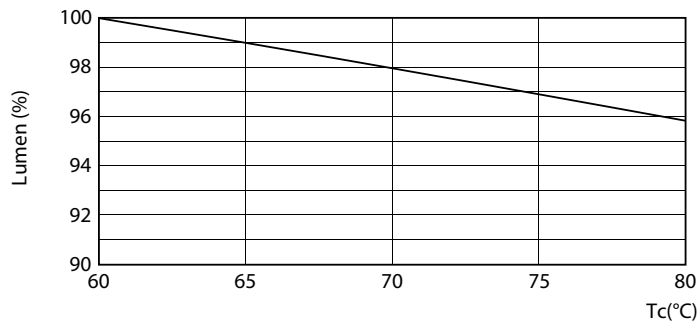

UniversalFit (UL Type-A) T8

Lifetime

Lumen Maintenance Diagram - 16T8/LED/48-840/UF18/G 10/1