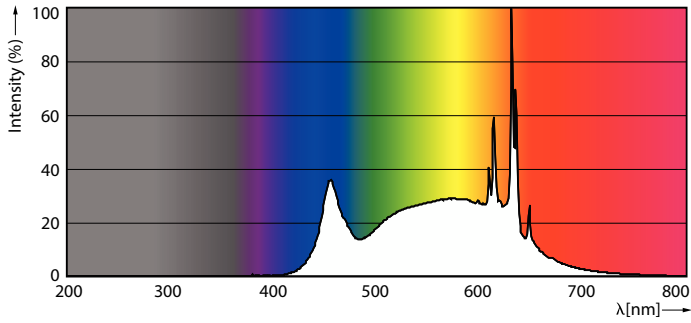

### Product data

General Information	
Cap-Base	E26
Nominal lifetime	25,000 hour(s)
Switching Cycle	50,000
Lighting Technology	LED

Light Technical	
Color Code	940 [CCT of 4000K]
Beam Angle (Nom)	200 degree(s)
Luminous Flux	800 lm
Color Designation	Cool White (CW)
Luminous Efficacy (rated) (Nom)	90 lm/W
Correlated Color Temperature (Nom)	4000 K
Color Consistency	<4
Color rendering index (CRI)	90
LLMF At End Of Nominal Lifetime (Nom)	70 %

## Photometric data

Light Distribution Diagram - 8.8A19/COR/940/FR/P/E26/DIM/T20 6/1CT

General uniform lighting - 8.8A19/COR/940/FR/P/E26/DIM/T20 6/1CT

## Photometric data

Spectral Power Distribution Colour - 8.8A19/COR/940/FR/P/E26/DIM/T20 6/1CT