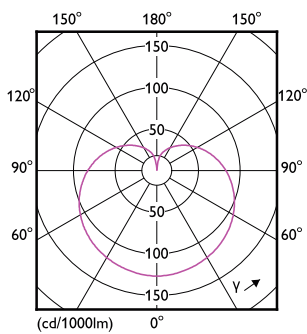

Photometric data

Light Distribution Diagram - 8.8A19/COR/940/FR/P/E26/DIM/T20 6/1CT

General uniform lighting - 8.8A19/COR/940/FR/P/E26/DIM/T20 6/1CT