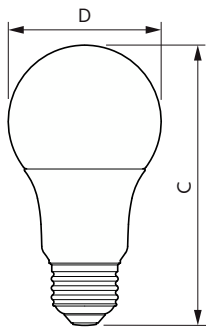

## Product Data

Order product name	8.8A19/COR/940/FR/P/E26/DIM/T20 6/1CT
--------------------	---------------------------------------

Full product name	8.8A19/COR/940/FR/P/E26/DIM/T20 6/1CT
Order code	545897
Material Nr. (12NC)	929002032304
Numerator - Quantity Per Pack	1
Net Weight (Piece)	0.060 kg
EAN/UPC - Product/Case	046677545895
Numerator - Packs per outer box	6
EAN/UPC - Case	50046677545890

## Dimensional drawing

Product	D	C
8.8A19/COR/940/FR/P/E26/DIM/T20 6/1CT	62.5 mm	111.5 mm