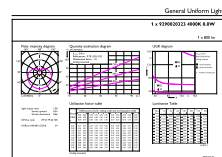

Photometric data

Light Distribution Diagram - 8.8A19/COR/940/FR/P/E26/DIM/T20 6/1CT

General uniform lighting - 8.8A19/COR/940/FR/P/E26/DIM/T20 6/1CT