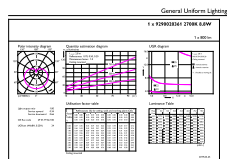

Full product name	8.8A19/COR/927/FR/P/E26/DIM/T20 6/1CT
Order code	550434
Material Nr. (12NC)	929002036104
Numerator - Quantity Per Pack	1
Net Weight (Piece)	0.060 kg
EAN/UPC - Product/Case	046677550431
Numerator - Packs per outer box	6
EAN/UPC - Case	50046677550436

Dimensional drawing

Product	D	C
8.8A19/COR/927/FR/P/E26/DIM/T20 6/1CT	62.5 mm	111.5 mm

Photometric data

General uniform lighting - 8.8A19/COR/927/FR/P/E26/DIM/T20 6/1CT

Spectral Power Distribution Colour - 8.8A19/COR/927/FR/P/E26/DIM/T20 6/1CT