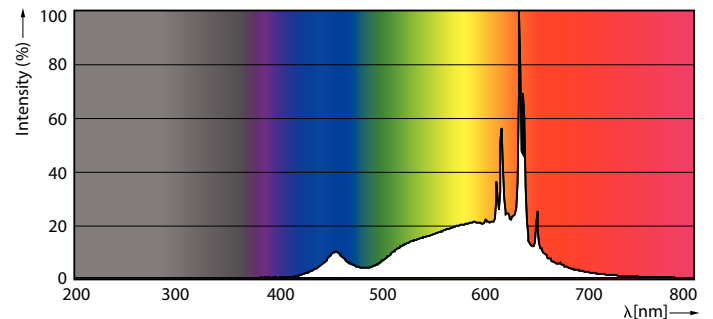

Product data

General Information		Power Consumption	
Cap-Base	E26	Power Consumption	8.8 W
Nominal lifetime	25,000 hour(s)	Lamp Current (Nom)	80 mA
Switching Cycle	50,000	Wattage Equivalent	60 W
Lighting Technology	LED	Starting Time (Nom)	0.5 s
		Warm-up time to 60% light	0.5 s
		Power Factor (Fraction)	0.7
		Voltage (Nom)	120 V
Light Technical		Temperature	
Color Code	927 [CCT of 2700K]	Ambient temperature range	-20 to +45 °C
Beam Angle (Nom)	200 degree(s)	T-Case Maximum (Nom)	75 °C
Luminous Flux	800 lm		
Color Designation	Warm White (WW)	Controls and Dimming	
Luminous Efficacy (rated) (Nom)	90 lm/W	Dimmable	Only with specific dimmers
Correlated Color Temperature (Nom)	2700 K		
Color Consistency	<4	Mechanical and Housing	
Color rendering index (CRI)	90	Bulb Finish	Frosted
LLMF At End Of Nominal Lifetime (Nom)	70 %	Bulb Material	Plastic
		Bulb Shape	A19
Operating and Electrical			
Line Frequency	60 Hz		
Input Frequency	60 Hz		

Dimensional drawing

Product	D	C
8.8A19/COR/927/FR/P/E26/DIM/T20 6/1CT	62.5 mm	111.5 mm

Photometric data

General uniform lighting - 8.8A19/COR/927/FR/P/E26/DIM/T20 6/1CT

Spectral Power Distribution Colour - 8.8A19/COR/927/FR/P/E26/DIM/T20 6/1CT