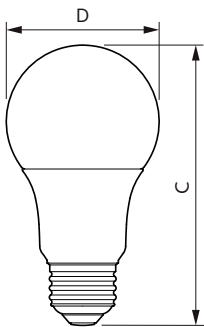

Product data

General Information		Power Consumption	
Cap-Base	E26	Power Consumption	8.8 W
Nominal lifetime	25,000 hour(s)	Lamp Current (Nom)	80 mA
Switching Cycle	50,000	Wattage Equivalent	60 W
Lighting Technology	LED	Starting Time (Nom)	0.5 s
		Warm-up time to 60% light	0.5 s
		Power Factor (Fraction)	0.7
		Voltage (Nom)	120 V
Light Technical		Temperature	
Color Code	927 [CCT of 2700K]	Ambient temperature range	-20 to +45 °C
Beam Angle (Nom)	200 degree(s)	T-Case Maximum (Nom)	75 °C
Luminous Flux	800 lm		
Color Designation	Warm White (WW)	Controls and Dimming	
Luminous Efficacy (rated) (Nom)	90 lm/W	Dimmable	Only with specific dimmers
Correlated Color Temperature (Nom)	2700 K		
Color Consistency	<4	Mechanical and Housing	
Color rendering index (CRI)	90	Bulb Finish	Frosted
LLMF At End Of Nominal Lifetime (Nom)	70 %	Bulb Material	Plastic
		Bulb Shape	A19
Operating and Electrical			
Line Frequency	60 Hz		
Input Frequency	60 Hz		

Application Conditions

can it be used in closed luminaires	No
-------------------------------------	----

Product Data

Order product name	8.8A19/COR/927/FR/P/E26/DIM/T20 6/1CT
--------------------	---------------------------------------

Full product name	8.8A19/COR/927/FR/P/E26/DIM/T20 6/1CT
Order code	550434
Material Nr. (12NC)	929002036104
Numerator - Quantity Per Pack	1
Net Weight (Piece)	0.060 kg
EAN/UPC - Product/Case	046677550431
Numerator - Packs per outer box	6
EAN/UPC - Case	50046677550436

Dimensional drawing

Product	D	C
8.8A19/COR/927/FR/P/E26/DIM/T20 6/1CT	62.5 mm	111.5 mm

Photometric data

General uniform lighting - 8.8A19/COR/927/FR/P/E26/DIM/T20 6/1CT

Spectral Power Distribution Colour - 8.8A19/COR/927/FR/P/E26/DIM/T20 6/1CT