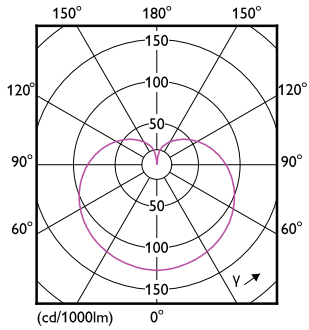

Product data

General Information		Power Consumption	
Cap-Base	E26	Power Consumption	8.8 W
Nominal lifetime	25,000 hour(s)	Lamp Current (Nom)	80 mA
Switching Cycle	50,000	Wattage Equivalent	60 W
Lighting Technology	LED	Starting Time (Nom)	0.5 s
		Warm-up time to 60% light	0.5 s
		Power Factor (Fraction)	0.7
		Voltage (Nom)	120 V
Light Technical		Temperature	
Color Code	927 [CCT of 2700K]	Ambient temperature range	-20 to +45 °C
Beam Angle (Nom)	200 degree(s)	T-Case Maximum (Nom)	75 °C
Luminous Flux	800 lm		
Color Designation	Warm White (WW)	Controls and Dimming	
Luminous Efficacy (rated) (Nom)	90 lm/W	Dimmable	Only with specific dimmers
Correlated Color Temperature (Nom)	2700 K		
Color Consistency	<4	Mechanical and Housing	
Color rendering index (CRI)	90	Bulb Finish	Frosted
LLMF At End Of Nominal Lifetime (Nom)	70 %	Bulb Material	Plastic
		Bulb Shape	A19
Operating and Electrical			
Line Frequency	60 Hz		
Input Frequency	60 Hz		

Full product name	8.8A19/COR/927/FR/P/E26/DIM/T20 6/1CT
Order code	550434
Material Nr. (12NC)	929002036104
Numerator - Quantity Per Pack	1
Net Weight (Piece)	0.060 kg
EAN/UPC - Product/Case	046677550431
Numerator - Packs per outer box	6
EAN/UPC - Case	50046677550436

Dimensional drawing

Product	D	C
8.8A19/COR/927/FR/P/E26/DIM/T20 6/1CT	62.5 mm	111.5 mm

Photometric data

General uniform lighting - 8.8A19/COR/927/FR/P/E26/DIM/T20 6/1CT

Spectral Power Distribution Colour - 8.8A19/COR/927/FR/P/E26/DIM/T20 6/1CT

CorePro Plastic (Dimmable) A-Shape Lamps

Photometric data

Light Distribution Diagram - 8.8A19/COR/927/FR/P/E26/DIM/T20 6/1CT

Lifetime

Life Expectancy Diagram

Lumen Maintenance Diagram - 8.8A19/COR/927/FR/P/E26/DIM/T20 6/1CT