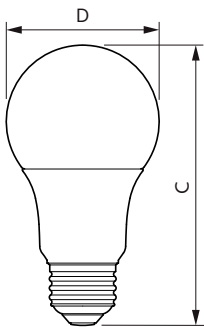

Application Conditions

can it be used in closed luminaires	No
-------------------------------------	----

Product Data

Order product name	8.8A19/COR/950/FR/P/E26/DIM/T20 6/1CT
--------------------	---------------------------------------

Full product name	8.8A19/COR/950/FR/P/E26/DIM/T20 6/1CT
Order code	550459
Material Nr. (12NC)	929002036304
Numerator - Quantity Per Pack	1
Net Weight (Piece)	0.060 kg
EAN/UPC - Product/Case	046677550455
Numerator - Packs per outer box	6
EAN/UPC - Case	50046677550450

Dimensional drawing

Product	D	C
8.8A19/COR/950/FR/P/E26/DIM/T20 6/1CT	62.5 mm	111.5 mm

Photometric data

Light Distribution Diagram - 8.8A19/COR/950/FR/P/E26/DIM/T20 6/1CT

General uniform lighting - 8.8A19/COR/950/FR/P/E26/DIM/T20 6/1CT