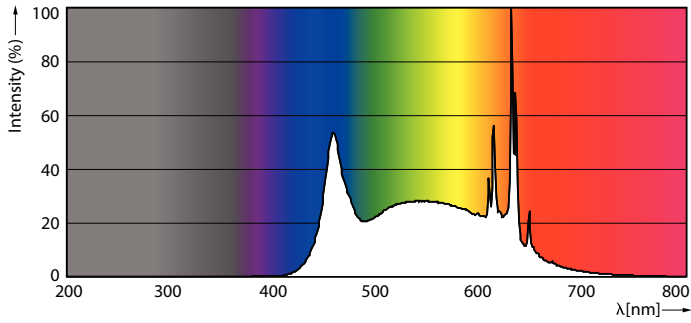

Product data

General Information	
Cap-Base	E26
Nominal lifetime	25,000 hour(s)
Switching Cycle	50,000
Lighting Technology	LED

Light Technical	
Color Code	950 [CCT of 5000K]
Beam Angle (Nom)	200 degree(s)
Luminous Flux	800 lm
Luminous Efficacy (rated) (Nom)	90 lm/W
Color Designation	Daylight
Correlated Color Temperature (Nom)	5000 K
Color Consistency	<4
Color rendering index (CRI)	90
LLMF At End Of Nominal Lifetime (Nom)	70 %

Dimensional drawing

Product	D	C
8.8A19/COR/950/FR/P/E26/DIM/T20 6/1CT	62.5 mm	111.5 mm

Photometric data

Light Distribution Diagram - 8.8A19/COR/950/FR/P/E26/DIM/T20 6/1CT

General uniform lighting - 8.8A19/COR/950/FR/P/E26/DIM/T20 6/1CT

CorePro Plastic (Dimmable) A-Shape Lamps

Photometric data

Spectral Power Distribution Colour - 8.8A19/COR/950/FR/P/E26/DIM/T20 6/1CT

Lifetime

Life Expectancy Diagram

Lumen Maintenance Diagram - 8.8A19/COR/950/FR/P/E26/DIM/T20 6/1CT