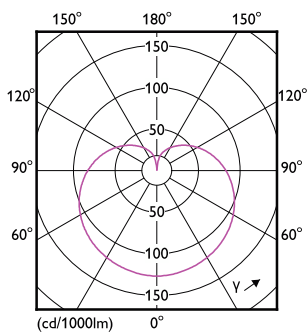

Product data

General Information	
Cap-Base	E26
Nominal lifetime	25,000 hour(s)
Switching Cycle	50,000
Lighting Technology	LED

Light Technical	
Color Code	950 [CCT of 5000K]
Beam Angle (Nom)	200 degree(s)
Luminous Flux	800 lm
Luminous Efficacy (rated) (Nom)	90 lm/W
Color Designation	Daylight
Correlated Color Temperature (Nom)	5000 K
Color Consistency	<4
Color rendering index (CRI)	90
LLMF At End Of Nominal Lifetime (Nom)	70 %

Full product name	8.8A19/COR/950/FR/P/E26/DIM/T20 6/1CT
Order code	550459
Material Nr. (12NC)	929002036304
Numerator - Quantity Per Pack	1
Net Weight (Piece)	0.060 kg
EAN/UPC - Product/Case	046677550455
Numerator - Packs per outer box	6
EAN/UPC - Case	50046677550450

Dimensional drawing

Product	D	C
8.8A19/COR/950/FR/P/E26/DIM/T20 6/1CT	62.5 mm	111.5 mm

Photometric data

Light Distribution Diagram - 8.8A19/COR/950/FR/P/E26/DIM/T20 6/1CT

General uniform lighting - 8.8A19/COR/950/FR/P/E26/DIM/T20 6/1CT