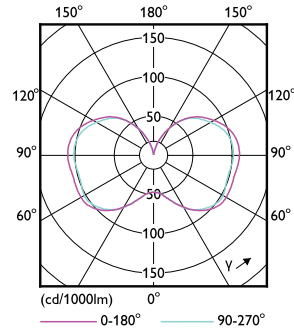

Light Distribution Diagram - 18CC/LED/830/ND E26 G2 BB 6/1