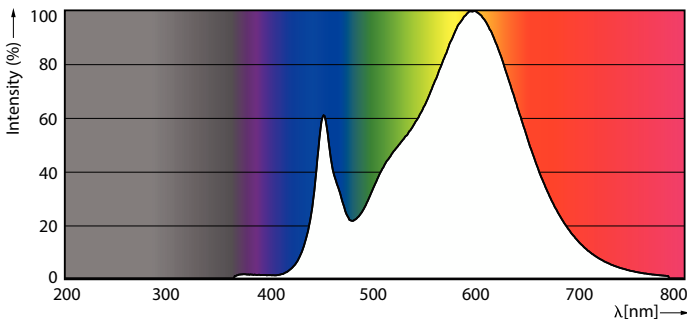

General uniform lighting - 18CC/LED/830/ND E26 G2 BB 6/1

Spectral Power Distribution Colour - 18CC/LED/830/ND E26 G2 BB 6/1