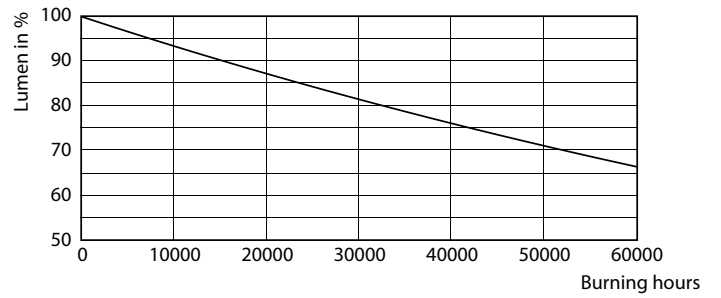

LED Corn Cobs

Lifetime

Life Expectancy Diagram

Lumen Maintenance Diagram - 18CC/LED/830/ND E26 G2 BB 6/1