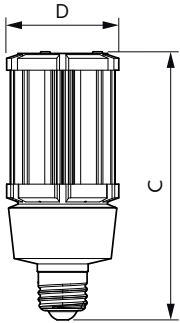

Product data

General Information	
Cap-Base	E26 [Single Contact Medium Screw]
Nominal lifetime	50,000 hour(s)
Switching Cycle	50,000
Lighting Technology	LED
Light Technical	
Color Code	830 [CCT of 3000K]
Luminous Flux	2,300 lm
Luminous Efficacy (rated) (Nom)	127.00 lm/W
Color Designation	White (WH)
Correlated Color Temperature (Nom)	3000 K
Color Consistency	ANSI 3000K quadrangle
Color rendering index (CRI)	80
LLMF At End Of Nominal Lifetime (Nom)	70 %
Operating and Electrical	
Line Frequency	50 to 60 Hz
Input Frequency	50 to 60 Hz
Power Consumption	18 W
Lamp Current (Nom)	200 mA
Starting Time (Nom)	1 s
Warm-up time to 60% light	1 s

Power Factor (Fraction)	0.9
Voltage (Nom)	100-277 V
UL Type	HIB_UL Type B (UL Listed+Classified)
Temperature	
Ambient temperature range	-20 °C to 45 °C
T-Case Maximum (Nom)	60 °C
Controls and Dimming	
Dimmable	No
Mechanical and Housing	
Bulb Finish	Clear
Bulb Material	Plastic
Bulb Shape	Corncob
Approval and Application	
Energy Consumption kWh/1000 h	18 kWh
EU RoHS compliant	Yes
Application Conditions	
can it be used in closed luminaires	Yes

LED Corn Cobs

Product Data

Order product name	18CC/LED/830/ND E26 G2 BB 6/1
Full product name	18CC/LED/830/ND E26 G2 BB 6/1
Order code	559633
Material Nr. (12NC)	929002395204
Numerator - Quantity Per Pack	1

Net Weight (Piece)	0.252 kg
EAN/UPC - Product/Case	046677559632
Numerator - Packs per outer box	6
EAN/UPC - Case	50046677559637

Dimensional drawing

Product	D	C
18CC/LED/830/ND E26 G2 BB 6/1	60 mm	145 mm