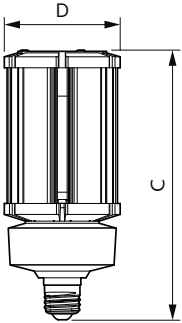

LED Corn Cobs

Product Data

Order product name	36CC/LED/830/ND E26 G2 BB 6/1
Full product name	36CC/LED/830/ND E26 G2 BB 6/1
Order code	559690
Material Nr. (12NC)	929002395804
Numerator - Quantity Per Pack	1

Net Weight (Piece)	0.624 kg
EAN/UPC - Product/Case	046677559694
Numerator - Packs per outer box	6
EAN/UPC - Case	50046677559699

Dimensional drawing

Product	D	C
36CC/LED/830/ND E26 G2 BB 6/1	85 mm	201 mm