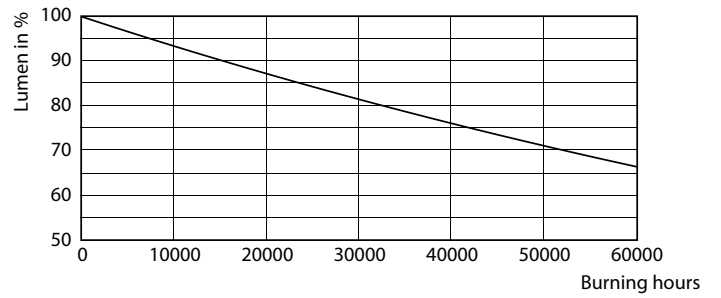

LED Corn Cobs

Lifetime

Life Expectancy Diagram

Lumen Maintenance Diagram - 36CC/LED/830/ND E26 G2 BB 6/1