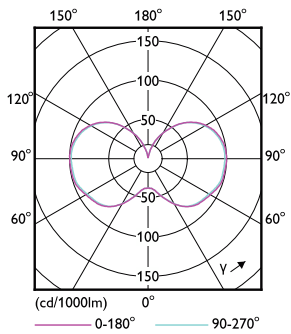

Light Distribution Diagram - 36CC/LED/830/ND E26 G2 BB 6/1