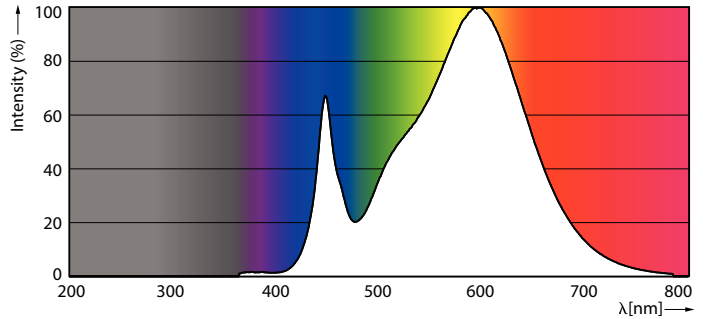

Spectral Power Distribution Colour - 36CC/LED/830/ND E26 G2 BB 6/1