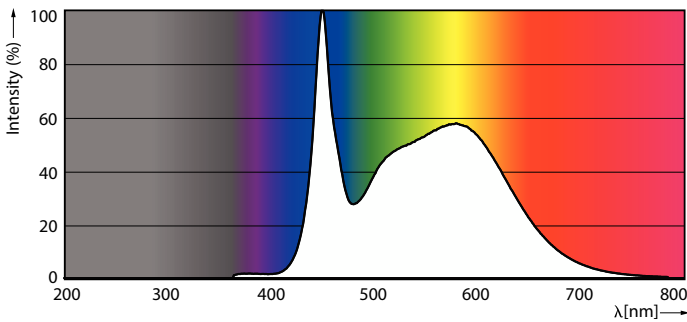

General uniform lighting - 36CC/LED/850/ND E26 G2 BB 6/1

Spectral Power Distribution Colour - 36CC/LED/850/ND E26 G2 BB 6/1