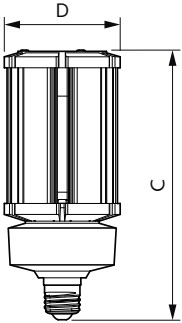

Product data

General Information	
Cap-Base	E26 [Single Contact Medium Screw]
Nominal lifetime	50,000 hour(s)
Switching Cycle	50,000
Lighting Technology	LED
Light Technical	
Color Code	850 [CCT of 5000K]
Luminous Flux	5,400 lm
Color Designation	Daylight
Luminous Efficacy (rated) (Nom)	150.00 lm/W
Correlated Color Temperature (Nom)	5000 K
Color Consistency	ANSI 5000K quadrangle
Color rendering index (CRI)	80
LLMF At End Of Nominal Lifetime (Nom)	70 %
Operating and Electrical	
Line Frequency	50 to 60 Hz
Input Frequency	50 to 60 Hz
Power Consumption	36 W
Lamp Current (Nom)	400 mA
Starting Time (Nom)	1 s
Warm-up time to 60% light	1 s

Power Factor (Fraction)	0.9
Voltage (Nom)	100-277 V
UL Type	HIB_UL Type B (UL Listed+Classified)
Temperature	
Ambient temperature range	-20 °C to 45 °C
T-Case Maximum (Nom)	60 °C
Controls and Dimming	
Dimmable	No
Mechanical and Housing	
Bulb Finish	Clear
Bulb Material	Plastic
Bulb Shape	Corncob
Approval and Application	
Energy Consumption kWh/1000 h	36 kWh
EU RoHS compliant	Yes
Application Conditions	
can it be used in closed luminaires	Yes

LED Corn Cobs

Product Data

Order product name	36CC/LED/850/ND E26 G2 BB 6/1
Full product name	36CC/LED/850/ND E26 G2 BB 6/1
Order code	559716
Material Nr. (12NC)	929002396004
Numerator - Quantity Per Pack	1

Net Weight (Piece)	0.624 kg
EAN/UPC - Product/Case	046677559717
Numerator - Packs per outer box	6
EAN/UPC - Case	50046677559712

Dimensional drawing

Product	D	C
36CC/LED/850/ND E26 G2 BB 6/1	85 mm	201 mm