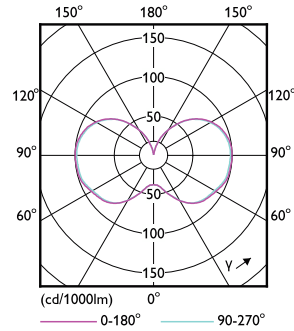

Light Distribution Diagram - 36CC/LED/850/ND E26 G2 BB 6/1