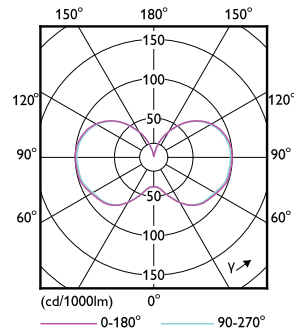

Light Distribution Diagram - 36CC/LED/850/LS EX39 G3 BB 3/1