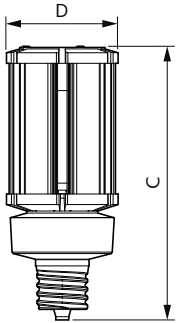

## Product Data

Order product name	36CC/LED/850/LS EX39 G3 BB 3/1
Full product name	36CC/LED/850/LS EX39 G3 BB 3/1
Order code	564161
Material Nr. (12NC)	929002999104
Numerator - Quantity Per Pack	1

Net Weight (Piece)	0.655 kg
EAN/UPC - Product/Case	046677564162
Numerator - Packs per outer box	3
EAN/UPC - Case	50046677564167

## Dimensional drawing

Product	D	C
36CC/LED/850/LS EX39 G3 BB 3/1	85 mm	215 mm