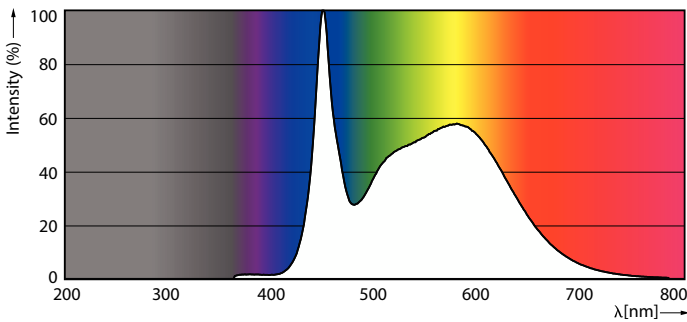

General uniform lighting - 36CC/LED/850/LS EX39 G3 BB 3/1

Spectral Power Distribution Colour - 36CC/LED/850/LS EX39 G3 BB 3/1