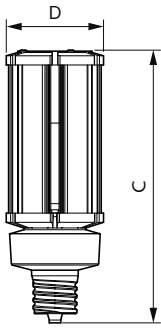

Product data

General Information	
Cap-Base	EX39 [Exclusionary Mogul Screw]
Nominal lifetime	50,000 hour(s)
Switching Cycle	50,000
Lighting Technology	LED
Light Technical	
Color Code	850 [CCT of 5000K]
Luminous Efficacy (rated) (Nom)	129.00 lm/W
Color Designation	Daylight
Correlated Color Temperature (Nom)	Selectable 3000 4000 5000 K
Color Consistency	ANSI 5000K quadrangle
Color rendering index (CRI)	80
LLMF At End Of Nominal Lifetime (Nom)	70 %
Operating and Electrical	
Line Frequency	50 to 60 Hz
Input Frequency	50 to 60 Hz
Power Consumption	45 W
Lamp Current (Nom)	500 mA
Starting Time (Nom)	1 s
Warm-up time to 60% light	1 s
Power Factor (Fraction)	0.9

Voltage (Nom)	100-277 V
UL Type	HIB_UL Type B (UL Listed+Classified)
Temperature	
T-Case Maximum (Nom)	60 °C
Controls and Dimming	
Dimmable	Preset Dimming
Mechanical and Housing	
Bulb Finish	Clear
Bulb Material	Plastic
Bulb Shape	Corncob
Approval and Application	
EU RoHS compliant	Yes
Application Conditions	
can it be used in closed luminaires	Yes
Product Data	
Order product name	45CC/LED/3CCT/LS EX39 G3 BB 3/1
Full product name	45CC/LED/3CCT/LS EX39 G3 BB 3/1

LED Corn Cobs

Order code	570473
Material Nr. (12NC)	929003065304
Numerator - Quantity Per Pack	1
Net Weight (Piece)	0.777 kg
EAN/UPC - Product/Case	046677570477

Numerator - Packs per outer box	3
EAN/UPC - Case	50046677570472

Dimensional drawing

Product	D	C
45CC/LED/3CCT/LS EX39 G3 BB 3/1	85 mm	245 mm

Photometric data

Light Distribution Diagram - 45CC/LED/3CCT/LS EX39 G3 BB 3/1

Spectral Power Distribution Colour - 45CC/LED/3CCT/LS EX39 G3 BB 3/1