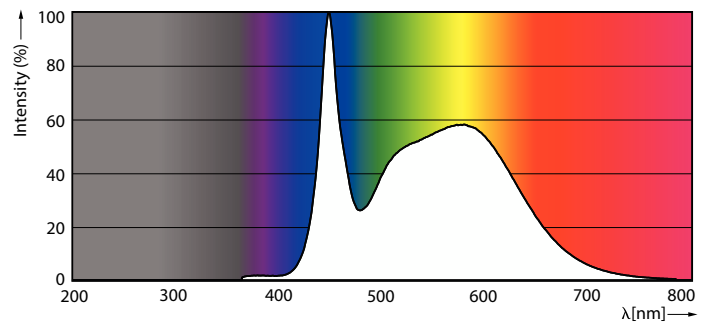

Product data

General Information	
Cap-Base	EX39 [Exclusionary Mogul Screw]
Nominal lifetime	50,000 hour(s)
Switching Cycle	50,000
Lighting Technology	LED
Light Technical	
Color Code	850 [CCT of 5000K]
Luminous Efficacy (rated) (Nom)	129.00 lm/W
Color Designation	Daylight
Correlated Color Temperature (Nom)	Selectable 3000 4000 5000 K
Color Consistency	ANSI 5000K quadrangle
Color rendering index (CRI)	80
LLMF At End Of Nominal Lifetime (Nom)	70 %
Operating and Electrical	
Line Frequency	50 to 60 Hz
Input Frequency	50 to 60 Hz
Power Consumption	45 W
Lamp Current (Nom)	500 mA
Starting Time (Nom)	1 s
Warm-up time to 60% light	1 s
Power Factor (Fraction)	0.9

LED Corn Cobs

Order code	570473
Material Nr. (12NC)	929003065304
Numerator - Quantity Per Pack	1
Net Weight (Piece)	0.777 kg
EAN/UPC - Product/Case	046677570477

Numerator - Packs per outer box	3
EAN/UPC - Case	50046677570472

Dimensional drawing

Product	D	C
45CC/LED/3CCT/LS EX39 G3 BB 3/1	85 mm	245 mm

Photometric data

Light Distribution Diagram - 45CC/LED/3CCT/LS EX39 G3 BB 3/1

Spectral Power Distribution Colour - 45CC/LED/3CCT/LS EX39 G3 BB 3/1