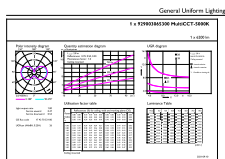

Dimensional drawing

Product	D	C
45CC/LED/3CCT/LS EX39 G3 BB 3/1	85 mm	245 mm

Photometric data

Light Distribution Diagram - 45CC/LED/3CCT/LS EX39 G3 BB 3/1

Spectral Power Distribution Colour - 45CC/LED/3CCT/LS EX39 G3 BB 3/1