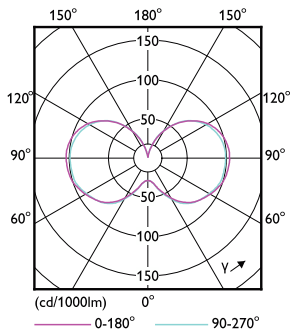

Product data

General Information	
Cap-Base	EX39 [Exclusionary Mogul Screw]
Nominal lifetime	50,000 hour(s)
Switching Cycle	50,000
Lighting Technology	LED
Light Technical	
Color Code	850 [CCT of 5000K]
Luminous Efficacy (rated) (Nom)	129.00 lm/W
Color Designation	Daylight
Correlated Color Temperature (Nom)	Selectable 3000 4000 5000 K
Color Consistency	ANSI 5000K quadrangle
Color rendering index (CRI)	80
LLMF At End Of Nominal Lifetime (Nom)	70 %
Operating and Electrical	
Line Frequency	50 to 60 Hz
Input Frequency	50 to 60 Hz
Power Consumption	45 W
Lamp Current (Nom)	500 mA
Starting Time (Nom)	1 s
Warm-up time to 60% light	1 s
Power Factor (Fraction)	0.9

LED Corn Cobs

Order code	570473
Material Nr. (12NC)	929003065304
Numerator - Quantity Per Pack	1
Net Weight (Piece)	0.777 kg
EAN/UPC - Product/Case	046677570477

Numerator - Packs per outer box	3
EAN/UPC - Case	50046677570472

Dimensional drawing

Product	D	C
45CC/LED/3CCT/LS EX39 G3 BB 3/1	85 mm	245 mm

Photometric data

Light Distribution Diagram - 45CC/LED/3CCT/LS EX39 G3 BB 3/1

Spectral Power Distribution Colour - 45CC/LED/3CCT/LS EX39 G3 BB 3/1