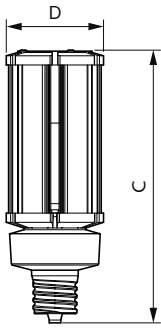

Product data

General Information	
Cap-Base	EX39 [Exclusionary Mogul Screw]
Nominal lifetime	50,000 hour(s)
Switching Cycle	50,000
Lighting Technology	LED
Light Technical	
Color Code	850 [CCT of 5000K]
Luminous Efficacy (rated) (Nom)	130.00 lm/W
Color Designation	Daylight
Correlated Color Temperature (Nom)	Selectable 3000 4000 5000 K
Color Consistency	ANSI 5000K quadrangle
Color rendering index (CRI)	80
LLMF At End Of Nominal Lifetime (Nom)	70 %
Operating and Electrical	
Line Frequency	50 to 60 Hz
Input Frequency	50 to 60 Hz
Power Consumption	54 W
Lamp Current (Nom)	600 mA
Starting Time (Nom)	1 s
Warm-up time to 60% light	1 s
Power Factor (Fraction)	0.9

Voltage (Nom)	100-277 V
UL Type	HIB_UL Type B (UL Listed+Classified)
Temperature	
T-Case Maximum (Nom)	65 °C
Controls and Dimming	
Dimmable	Preset Dimming
Mechanical and Housing	
Bulb Finish	Clear
Bulb Material	Plastic
Bulb Shape	Corncob
Approval and Application	
EU RoHS compliant	Yes
Application Conditions	
can it be used in closed luminaires	Yes
Product Data	
Order product name	54CC/LED/3CCT/LS EX39 G3 BB 3/1
Full product name	54CC/LED/3CCT/LS EX39 G3 BB 3/1

LED Corn Cobs

Order code	570481
Material Nr. (12NC)	929003065404
Numerator - Quantity Per Pack	1
Net Weight (Piece)	0.777 kg
EAN/UPC - Product/Case	046677570484

Numerator - Packs per outer box	3
EAN/UPC - Case	50046677570489

Dimensional drawing

Product	D	C
54CC/LED/3CCT/LS EX39 G3 BB 3/1	85 mm	245 mm

Photometric data

Spectral Power Distribution Colour - 54CC/LED/3CCT/LS EX39 G3 BB 3/1

Light Distribution Diagram - 54CC/LED/3CCT/LS EX39 G3 BB 3/1