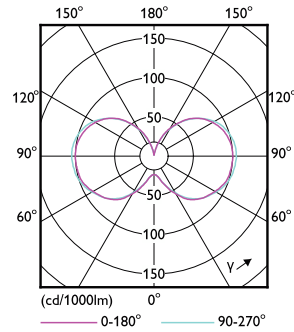

Product data

General Information	
Cap-Base	EX39 [Exclusionary Mogul Screw]
Nominal lifetime	50,000 hour(s)
Switching Cycle	50,000
Lighting Technology	LED
Light Technical	
Color Code	850 [CCT of 5000K]
Luminous Efficacy (rated) (Nom)	130.00 lm/W
Color Designation	Daylight
Correlated Color Temperature (Nom)	Selectable 3000 4000 5000 K
Color Consistency	ANSI 5000K quadrangle
Color rendering index (CRI)	80
LLMF At End Of Nominal Lifetime (Nom)	70 %
Operating and Electrical	
Line Frequency	50 to 60 Hz
Input Frequency	50 to 60 Hz
Power Consumption	54 W
Lamp Current (Nom)	600 mA
Starting Time (Nom)	1 s
Warm-up time to 60% light	1 s
Power Factor (Fraction)	0.9

LED Corn Cobs

Order code	570481
Material Nr. (12NC)	929003065404
Numerator - Quantity Per Pack	1
Net Weight (Piece)	0.777 kg
EAN/UPC - Product/Case	046677570484

Numerator - Packs per outer box	3
EAN/UPC - Case	50046677570489

Dimensional drawing

Product	D	C
54CC/LED/3CCT/LS EX39 G3 BB 3/1	85 mm	245 mm

Photometric data

Spectral Power Distribution Colour - 54CC/LED/3CCT/LS EX39 G3 BB 3/1

Light Distribution Diagram - 54CC/LED/3CCT/LS EX39 G3 BB 3/1