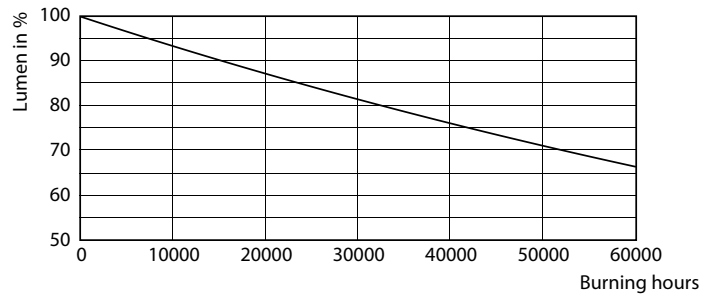

LED Corn Cobs

Lifetime

Life Expectancy Diagram

Lumen Maintenance Diagram - 54CC/LED/3CCT/LS EX39 G3 BB 3/1