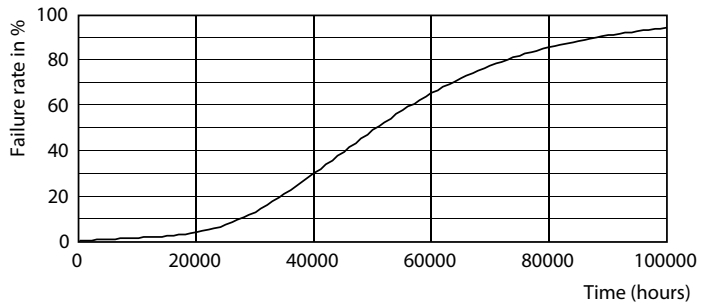

LED Corn Cobs

Lifetime

Life Expectancy Diagram

Lumen Maintenance Diagram - 54CC/LED/3CCT/LS EX39 G3 BB 3/1