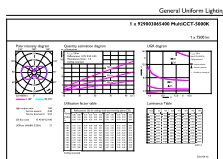

Dimensional drawing

Product	D	C
54CC/LED/3CCT/LS EX39 G3 BB 3/1	85 mm	245 mm

Photometric data

Spectral Power Distribution Colour - 54CC/LED/3CCT/LS EX39 G3 BB 3/1

Light Distribution Diagram - 54CC/LED/3CCT/LS EX39 G3 BB 3/1