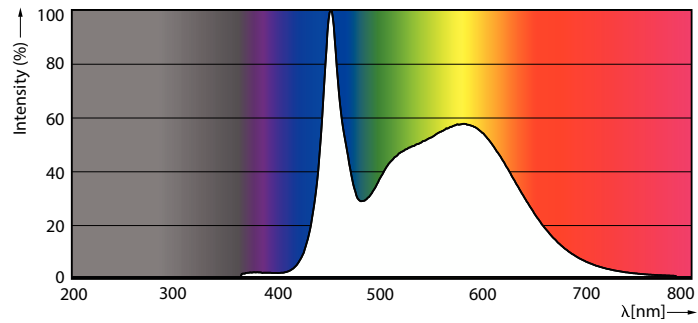

Product data

General Information	
Cap-Base	EX39 [Exclusionary Mogul Screw]
Nominal lifetime	50,000 hour(s)
Switching Cycle	50,000
Lighting Technology	LED
Light Technical	
Color Code	850 [CCT of 5000K]
Luminous Efficacy (rated) (Nom)	130.00 lm/W
Color Designation	Daylight
Correlated Color Temperature (Nom)	Selectable 3000 4000 5000 K
Color Consistency	ANSI 5000K quadrangle
Color rendering index (CRI)	80
LLMF At End Of Nominal Lifetime (Nom)	70 %
Operating and Electrical	
Line Frequency	50 to 60 Hz
Input Frequency	50 to 60 Hz
Power Consumption	54 W
Lamp Current (Nom)	600 mA
Starting Time (Nom)	1 s
Warm-up time to 60% light	1 s
Power Factor (Fraction)	0.9

LED Corn Cobs

Order code	570481
Material Nr. (12NC)	929003065404
Numerator - Quantity Per Pack	1
Net Weight (Piece)	0.777 kg
EAN/UPC - Product/Case	046677570484

Numerator - Packs per outer box	3
EAN/UPC - Case	50046677570489

Dimensional drawing

Product	D	C
54CC/LED/3CCT/LS EX39 G3 BB 3/1	85 mm	245 mm

Photometric data

Spectral Power Distribution Colour - 54CC/LED/3CCT/LS EX39 G3 BB 3/1

Light Distribution Diagram - 54CC/LED/3CCT/LS EX39 G3 BB 3/1