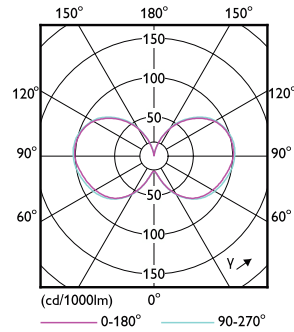

Photometric data

Light Distribution Diagram - 63CC/LED/3CCT/LS EX39 G3 BB 3/1

General uniform lighting - 63CC/LED/3CCT/LS EX39 G3 BB 3/1