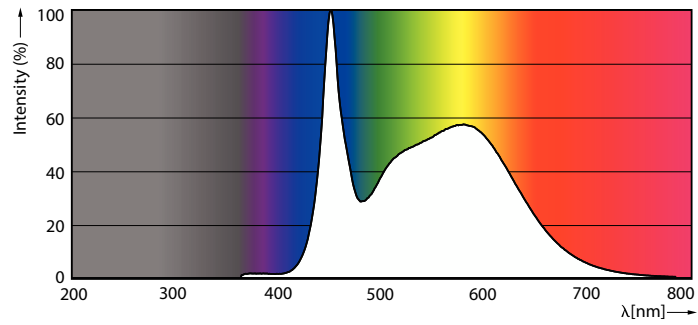

Photometric data

Spectral Power Distribution Colour - 63CC/LED/3CCT/LS EX39 G3 BB 3/1

General uniform lighting - 63CC/LED/3CCT/LS EX39 G3 BB 3/1