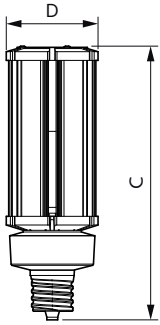

### Product data

General Information	
Cap-Base	EX39 [Exclusionary Mogul Screw]
Nominal lifetime	50,000 hour(s)
Switching Cycle	50,000
Lighting Technology	LED
Light Technical	
Color Code	850 [CCT of 5000K]
Luminous Efficacy (rated) (Nom)	124.00 lm/W
Color Designation	Daylight
Correlated Color Temperature (Nom)	Selectable 3000 4000 5000 K
Color Consistency	ANSI 5000K quadrangle
Color rendering index (CRI)	80
LLMF At End Of Nominal Lifetime (Nom)	70 %
Operating and Electrical	
Line Frequency	50 to 60 Hz
Input Frequency	50 to 60 Hz
Power Consumption	63 W
Lamp Current (Nom)	700 mA
Starting Time (Nom)	1 s
Warm-up time to 60% light	1 s
Power Factor (Fraction)	0.9

## Dimensional drawing

Product	D	C
63CC/LED/3CCT/LS EX39 G3 BB 3/1	85 mm	260 mm