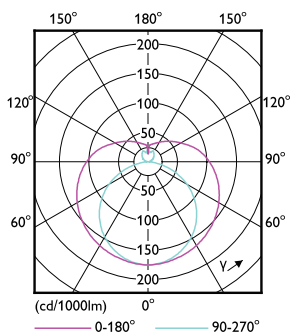

Photometric data

Light Distribution Diagram - 25T5HO/COR/46-840/MF35/G 25/1