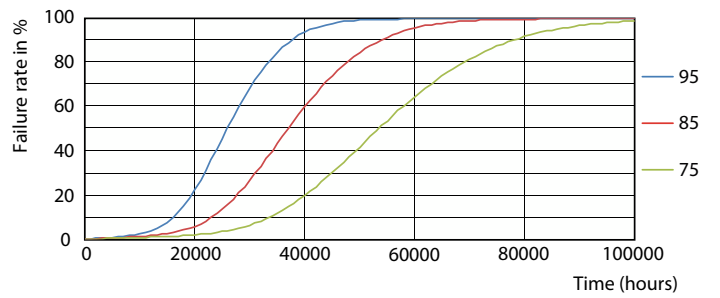

LEDtube 50K 7595 LifetimeVsTc-LED

LEDtube 50K 7595 FailureRate-LED