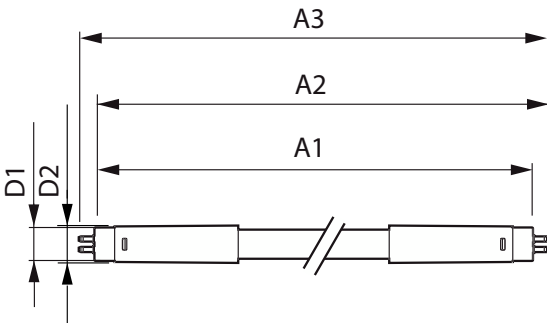

## Mechanical and Housing

Bulb Finish	Frosted
Bulb Material	Glass
Product Length	1,200 mm
Bulb Shape	T5

## Dimensional drawing

Product	D1	D2	A1	A2	A3
25T5HO/COR/46-840/MF35/G 25/1	15.3 mm	18.2 mm	1,149 mm	1,154.9 mm	1,163.2 mm