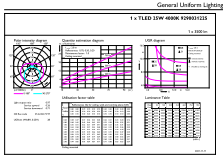

MainsFit (UL Type-B) T5

Photometric data

General uniform lighting - 25T5HO/COR/46-840/MF35/G 25/1