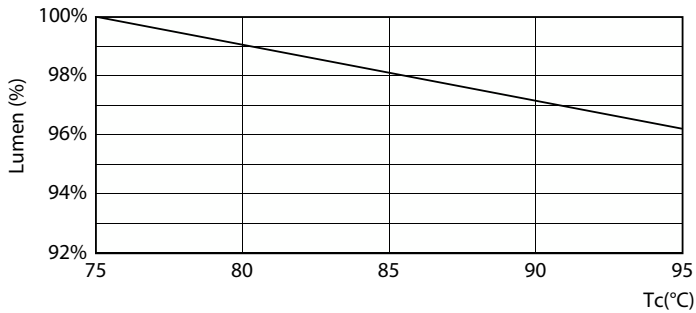

MainsFit (UL Type-B) T5

Photometric data

General uniform lighting - 25T5HO/COR/46-840/MF35/G 25/1

Lifetime

Lumen Maintenance Diagram - 25T5HO/COR/46-840/MF35/G 25/1