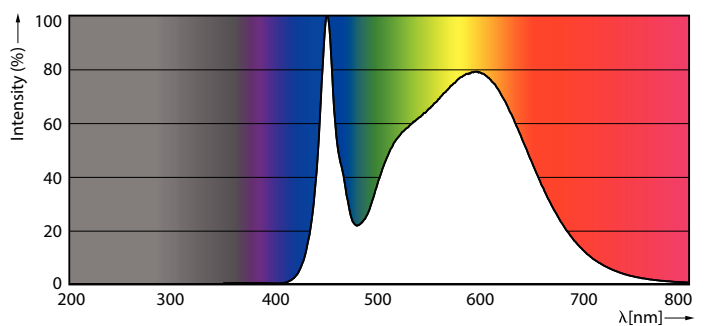

Spectral Power Distribution Colour - 25T5HO/COR/46-840/MF35/G 25/1