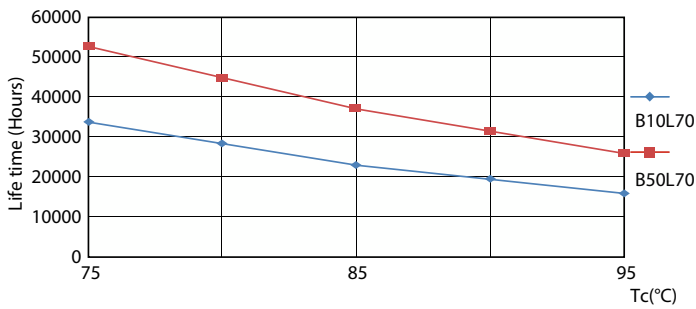

LEDtube 50K 7595 LifetimeVsTc-LED

LEDtube 50K 7595 FailureRate-LED