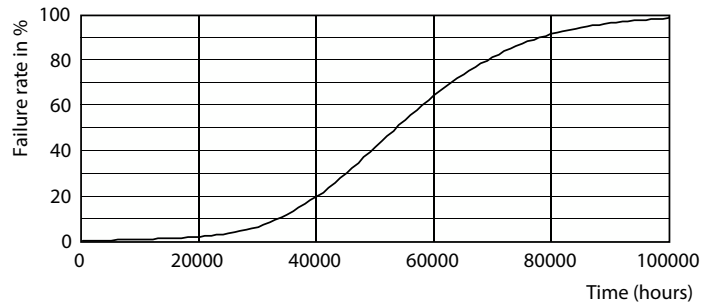

MainsFit (UL Type-B) T5

Photometric data

General uniform lighting - 25T5HO/COR/46-840/MF35/G 25/1

Lifetime

Life Expectancy Diagram