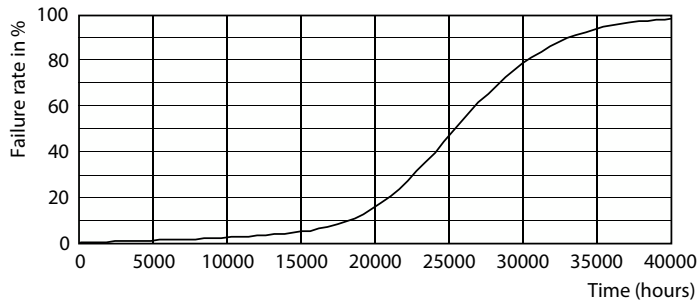

LED PAR38

Photometric data

Accent Lighting Spots - 13PAR38/COR/930/F40/DIM/P/ULW/T20 6/1FB

Lifetime

Life Expectancy Diagram