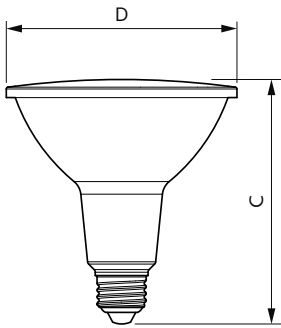

Product data

General Information		Warm-up time to 60% light	
Cap-Base	E26 [Single Contact Medium Screw]		0.5 s
Nominal lifetime	25,000 hour(s)	Power Factor (Fraction)	0.7
Switching Cycle	50,000	Voltage (Nom)	120 V
Lighting Technology	LED	Temperature	
Light Technical		Ambient temperature range	-40 to +45 °C
Color Code	930 [CCT of 3000K]	T-Case Maximum (Nom)	85 °C
Beam Angle (Nom)	40 degree(s)	Controls and Dimming	
Luminous Flux	1,300 lm	Dimmable	Only with specific dimmers
Luminous Intensity (Nom)	2,500 cd	Mechanical and Housing	
Color Designation	White (WH)	Bulb Finish	Clear
Luminous Efficacy (rated) (Nom)	100 lm/W	Bulb Material	Plastic
Correlated Color Temperature (Nom)	3000 K	Bulb Shape	PAR38
Color Consistency	<4	UL Wet/ damp/ dry location	Wet location
Color rendering index (CRI)	90	Approval and Application	
LLMF At End Of Nominal Lifetime (Nom)	70 %	Suitable For Accent Lighting	Yes
Operating and Electrical		EU RoHS compliant	Yes
Input Frequency	60 Hz	T20 compliant	Yes
Power Consumption	13 W		
Lamp Current (Nom)	150 mA		
Wattage Equivalent	120 W		
Starting Time (Nom)	0.5 s		

LED PAR38

Application Conditions

can it be used in closed luminaires Yes

Product Data

Order product name	13PAR38/COR/930/F40/DIM/P/ULW/T20 6/1FB
Full product name	13PAR38/COR/930/F40/DIM/P/ULW/T20 6/1FB
Order code	586149

Material Nr. (12NC)	929003737204
Numerator - Quantity Per Pack	1
Net Weight (Piece)	0.150 kg
EAN/UPC - Product/Case	046677586140
Numerator - Packs per outer box	6
EAN/UPC - Case	50046677586145

Dimensional drawing

Product	D	C
13PAR38/COR/930/F40/DIM/P/ULW/T20 6/1FB	123 mm	129 mm

Photometric data

Spectral Power Distribution Colour -
13PAR38/COR/930/F40/DIM/P/ULW/T20 6/1FB

Light Distribution Diagram - 13PAR38/COR/930/F40/DIM/P/ULW/T20
6/1FB