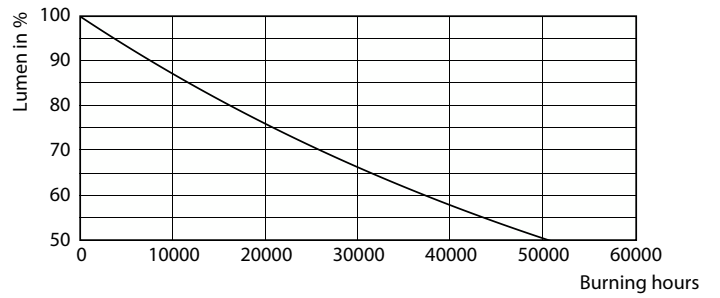

Lumen Maintenance Diagram - 13PAR38/COR/930/F40/DIM/P/ULW/T20 6/1FB