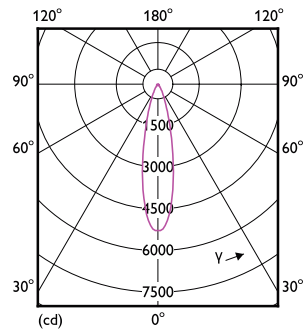

Product data

General Information		Warm-up time to 60% light	
Cap-Base	E26 [Single Contact Medium Screw]		0.5 s
Nominal lifetime	25,000 hour(s)	Power Factor (Fraction)	0.7
Switching Cycle	50,000	Voltage (Nom)	120 V
Lighting Technology	LED	Temperature	
Light Technical		Ambient temperature range	-40 to +45 °C
Color Code	930 [CCT of 3000K]	T-Case Maximum (Nom)	85 °C
Beam Angle (Nom)	40 degree(s)	Controls and Dimming	
Luminous Flux	1,300 lm	Dimmable	Only with specific dimmers
Luminous Intensity (Nom)	2,500 cd	Mechanical and Housing	
Color Designation	White (WH)	Bulb Finish	Clear
Luminous Efficacy (rated) (Nom)	100 lm/W	Bulb Material	Plastic
Correlated Color Temperature (Nom)	3000 K	Bulb Shape	PAR38
Color Consistency	<4	UL Wet/ damp/ dry location	Wet location
Color rendering index (CRI)	90	Approval and Application	
LLMF At End Of Nominal Lifetime (Nom)	70 %	Suitable For Accent Lighting	Yes
Operating and Electrical		EU RoHS compliant	Yes
Input Frequency	60 Hz	T20 compliant	Yes
Power Consumption	13 W		
Lamp Current (Nom)	150 mA		
Wattage Equivalent	120 W		
Starting Time (Nom)	0.5 s		

Product	D	C
13PAR38/COR/930/F40/DIM/P/ULW/T20 6/1FB	123 mm	129 mm

Photometric data

Spectral Power Distribution Colour -
13PAR38/COR/930/F40/DIM/P/ULW/T20 6/1FB

Light Distribution Diagram - 13PAR38/COR/930/F40/DIM/P/ULW/T20
6/1FB