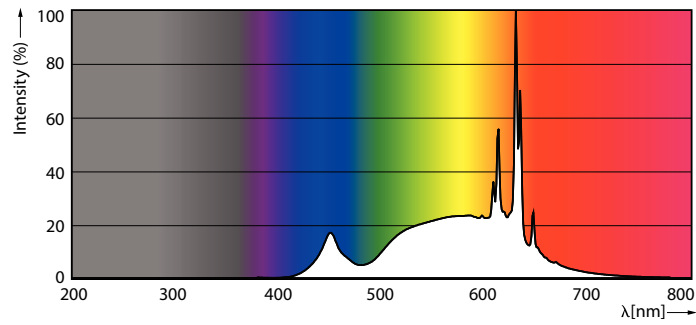

Photometric data

Spectral Power Distribution Colour -
13PAR38/COR/930/F40/DIM/P/ULW/T20 6/1FB