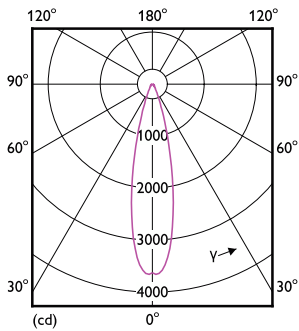

Product data

General Information		Temperature	
Cap-Base	E26 [Single Contact Medium Screw]	Warm-up time to 60% light	0.5 s
Nominal lifetime	25,000 hour(s)	Power Factor (Fraction)	0.7
Switching Cycle	50,000	Voltage (Nom)	120 V
Lighting Technology	LED	Temperature	
Light Technical		Ambient temperature range	-40 to +45 °C
Color Code	940 [CCT of 4000K]	T-Case Maximum (Nom)	85 °C
Beam Angle (Nom)	25 degree(s)	Controls and Dimming	
Luminous Flux	900 lm	Dimmable	Only with specific dimmers
Luminous Intensity (Nom)	3,300 cd	Mechanical and Housing	
Luminous Efficacy (rated) (Nom)	105 lm/W	Bulb Finish	Clear
Color Designation	Cool White (CW)	Bulb Material	Plastic
Correlated Color Temperature (Nom)	4000 K	Bulb Shape	PAR30L
Color Consistency	<4	UL Wet/ damp/ dry location	Wet location
Color rendering index (CRI)	90	Approval and Application	
LLMF At End Of Nominal Lifetime (Nom)	70 %	Suitable For Accent Lighting	Yes
Operating and Electrical		EU RoHS compliant	Yes
Input Frequency	60 Hz	T20 compliant	Yes
Power Consumption	8.5 W		
Lamp Current (Nom)	105 mA		
Wattage Equivalent	75 W		
Starting Time (Nom)	0.5 s		

Product	D	C
8.5PAR30L/COR/940/F25/D/P/ULW/T20 6/1FB	95 mm	117 mm

Photometric data

Light Distribution Diagram - 8.5PAR30L/COR/940/F25/D/P/ULW/T20 6/1FB

Spectral Power Distribution Colour - 8.5PAR30L/COR/940/F25/D/P/ULW/T20 6/1FB