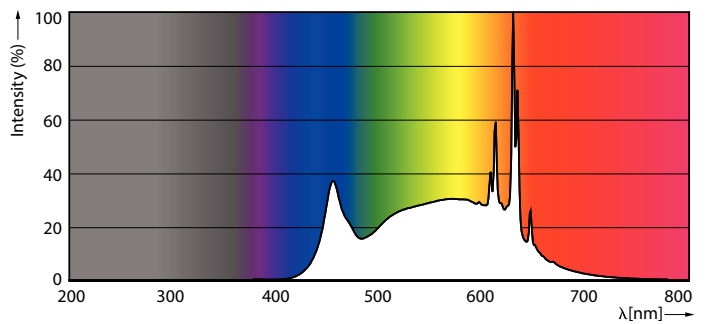

Product data

General Information		Temperature	
Cap-Base	E26 [Single Contact Medium Screw]	Warm-up time to 60% light	0.5 s
Nominal lifetime	25,000 hour(s)	Power Factor (Fraction)	0.7
Switching Cycle	50,000	Voltage (Nom)	120 V
Lighting Technology	LED	Temperature	
Light Technical		Ambient temperature range	-40 to +45 °C
Color Code	940 [CCT of 4000K]	T-Case Maximum (Nom)	85 °C
Beam Angle (Nom)	25 degree(s)	Controls and Dimming	
Luminous Flux	900 lm	Dimmable	Only with specific dimmers
Luminous Intensity (Nom)	3,300 cd	Mechanical and Housing	
Luminous Efficacy (rated) (Nom)	105 lm/W	Bulb Finish	Clear
Color Designation	Cool White (CW)	Bulb Material	Plastic
Correlated Color Temperature (Nom)	4000 K	Bulb Shape	PAR30L
Color Consistency	<4	UL Wet/ damp/ dry location	Wet location
Color rendering index (CRI)	90	Approval and Application	
LLMF At End Of Nominal Lifetime (Nom)	70 %	Suitable For Accent Lighting	Yes
Operating and Electrical		EU RoHS compliant	Yes
Input Frequency	60 Hz	T20 compliant	Yes
Power Consumption	8.5 W		
Lamp Current (Nom)	105 mA		
Wattage Equivalent	75 W		
Starting Time (Nom)	0.5 s		

Product	D	C
8.5PAR30L/COR/940/F25/D/P/ULW/T20 6/1FB	95 mm	117 mm

Photometric data

Light Distribution Diagram - 8.5PAR30L/COR/940/F25/D/P/ULW/T20 6/1FB

Spectral Power Distribution Colour - 8.5PAR30L/COR/940/F25/D/P/ULW/T20 6/1FB