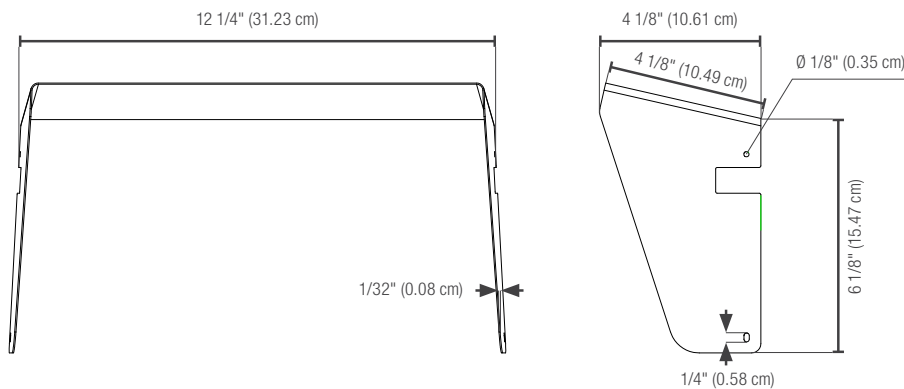

Project: _____ Type: _____

Drawn by: _____ Catalogue #: _____ Date: _____

Individual Spec Sheet

BRONZE GLARESHIELD

WPS GEN 5

ORDERING INFORMATION

Order code: 69916
Model number: BRONZE GLARESHIELD WPS-L GEN5
UPC: 069549031371
Case quantity: 20

PHYSICAL DATA

Material: Aluminum
Weight (lbs): 1.54

COMPATIBLE WITH

69909	WPS-PS40B-Q-3C-BR
69910	WPS-PS100B-Q-3C-BR
69911	WPS-NS120B-Q-3C-BR

DIMENSIONS

Qty	Description	Price

I accept the specifications of the luminaire configuration mentioned above.