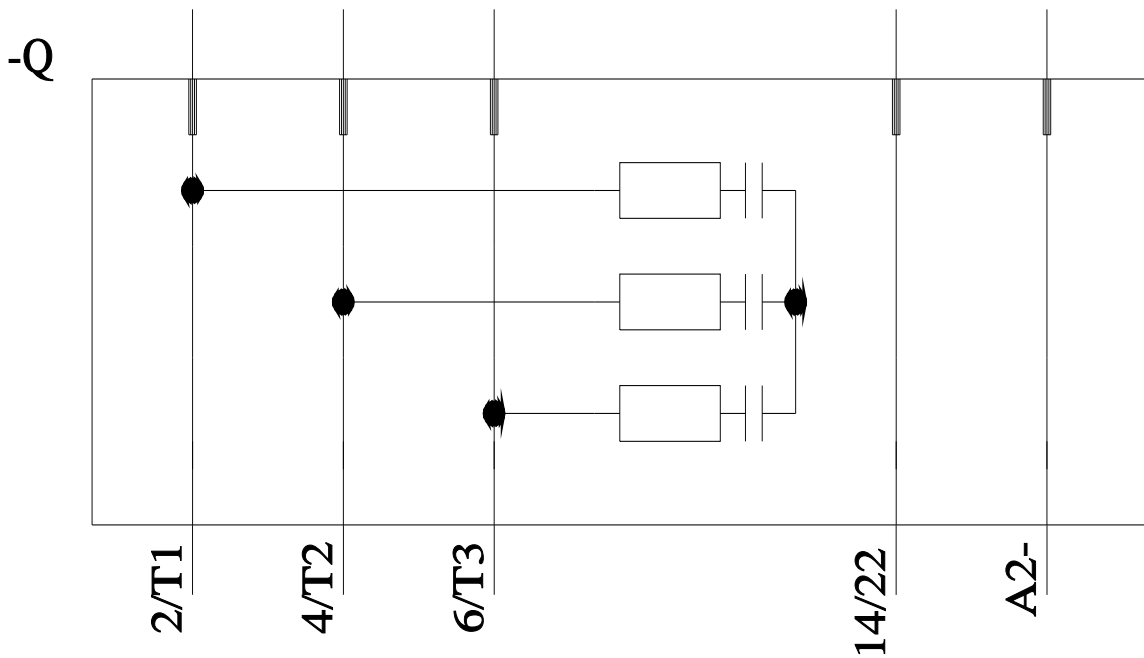

<https://support.industry.siemens.com/cs/ww/en/ps/3RT2916-1PA1>

Image database (product images, 2D dimension drawings, 3D models, device circuit diagrams, EPLAN macros, ...)

http://www.automation.siemens.com/bilddb/cax_de.aspx?mlfb=3RT2916-1PA1&lang=en