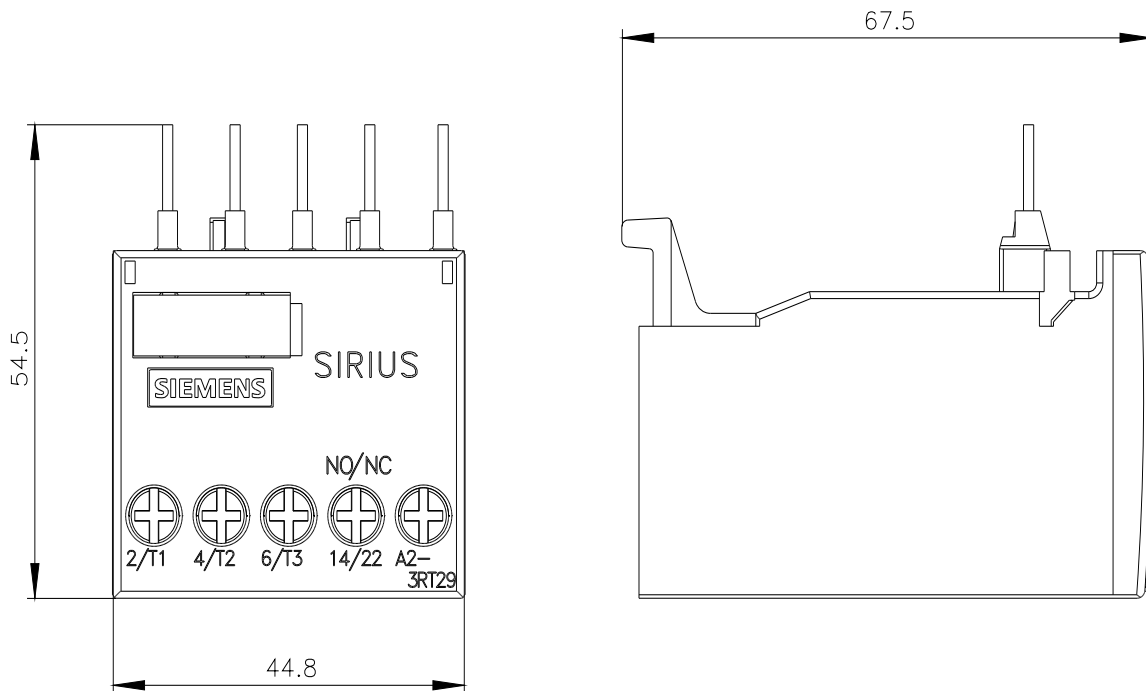

<https://support.industry.siemens.com/cs/ww/en/ps/3RT2916-1PA1>

Image database (product images, 2D dimension drawings, 3D models, device circuit diagrams, EPLAN macros, ...)

http://www.automation.siemens.com/bilddb/cax_de.aspx?mlfb=3RT2916-1PA1&lang=en