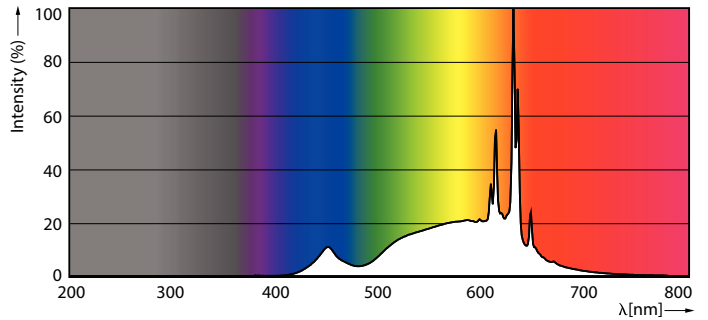

Accent Lighting Spots - 8.5PAR30S/COR/927/F40/D/P/ULW/T20 6/1FB

Spectral Power Distribution Colour -
8.5PAR30S/COR/927/F40/D/P/ULW/T20 6/1FB