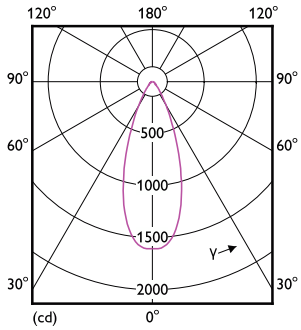

LED PAR30 S/L

Photometric data

Light Distribution Diagram - 8.5PAR30S/COR/927/F40/D/P/ULW/T20
6/1FB