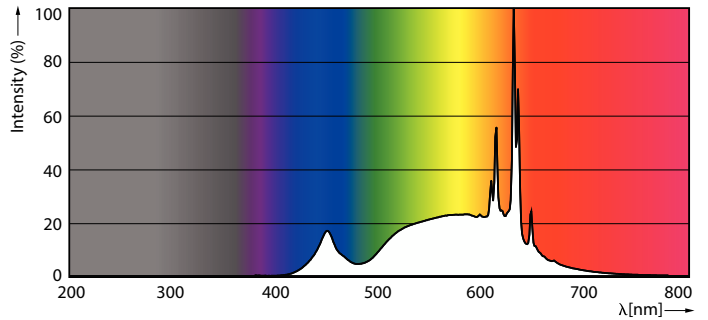

Accent Lighting Spots - 8.5PAR30S/COR/930/F40/D/P/ULW/T20 6/1FB

Spectral Power Distribution Colour -
8.5PAR30S/COR/930/F40/D/P/ULW/T20 6/1FB