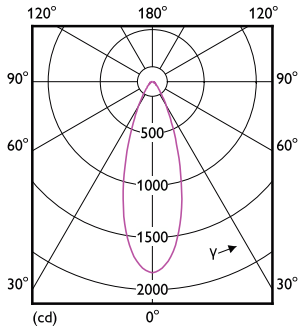

LED PAR30 S/L

Photometric data

Light Distribution Diagram - 8.5PAR30S/COR/930/F40/D/P/ULW/T20
6/1FB