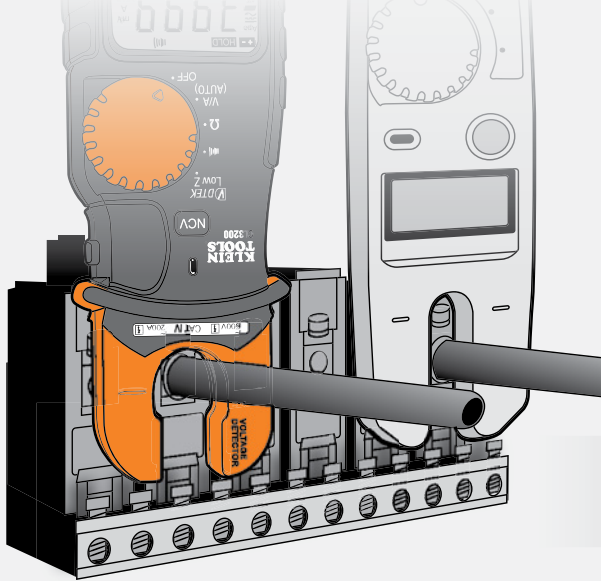

200A AC Fork Tester

CL3200

Extra large jaw opening
accepts 3/0 wire

Short jaw depth for
increased access in
tight spaces

**KLEIN
TOOLS®**

PROFESSIONAL SERIES FORK TESTER

200A AC FORK TESTER

CL3200

Shorter Jaw Depth allows for a more accurate reading in tight spaces. The large mouth is able to accommodate an oversized wire when needed.

Extra Large Fork Opening accepts 3/0 wire

Shorter Jaw Depth for increased access in tight spaces

Worklight in jaw area

SPECIFICATION	CL3200
AC Current	200A
AC Voltage	750V
DC Voltage	1000V
LCD Display Counts	4000
Resistance Range	40MΩ
HOLD Data Hold	●
AUTO Auto Ranging	●
Apo Auto Power-Off	●
Audible Continuity	●
NCV Non Contact Voltage	●
Safety Rating	CAT IV 600V
Listing	
Dimensions: 7.06" H x 2.56" W x 1.34" D (179.3 mm H x 65 mm W x 34 mm D)	
Weight: 7.9 oz. (223.9 g)	

Non-contact Voltage Tester

Measures Low Impedance

Backlit Display is brighter than most competitive units

Analog Bar Graph measures fast moving readings

Magnetic Mount secures meter and frees hands

Side Mounted Dial for ease of use