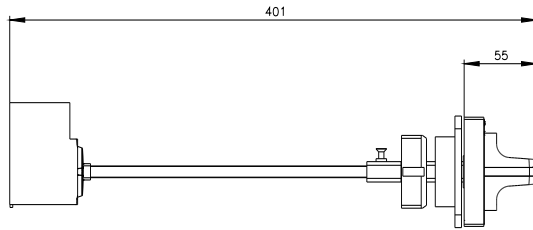

door mounted rotary operator EMERGENCY OFF NEMA types 1, 3R, 12, 4/4X with door interlock and door opening position accessory for: 3VA51

Model	
product brand name	SETRON
product designation	door-coupling rotary operating mechanism
accessories	Door-coupling rotary operating mechanisms
General technical data	
degree of protection NEMA rating	1, 3R, 12, 4, 4X
protection class IP	IP65
Mechanical Design	
height	70 mm
width	77 mm
Certificates	
General Product Approval	EMV

EG-Konf.

UL

[Miscellaneous](#)

RCM

Marine / Shipping	other	Environment			
 LRS	Miscellaneous	Confirmation	Miscellaneous	Environmental Con- firmations	Environmental Con- firmations

Further information

- Information on the packaging
<https://support.industry.siemens.com/cs/ww/en/view/109813875>
- Information- and Downloadcenter (Catalogs, Brochures,...)
<http://www.siemens.com/lowvoltage/catalogs>
- Industry Mall (Online ordering system)
<https://mall.industry.siemens.com/mall/en/en/Catalog/product?mlfb=3VA9137-0FK35>
- Service&Support (Manuals, Certificates, Characteristics, FAQs,...)
<https://support.industry.siemens.com/cs/ww/en/ps/3VA9137-0FK35>
- Image database (product images, 2D dimension drawings, 3D models, device circuit diagrams, ...)
http://www.automation.siemens.com/bilddb/cax_en.aspx?mlfb=3VA9137-0FK35
- CAX-Online-Generator
<http://www.siemens.com/cax>
- Tender specifications
<http://www.siemens.com/specifications>