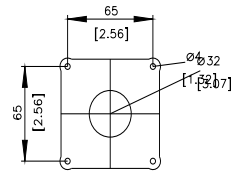

last modified:

8/10/2024