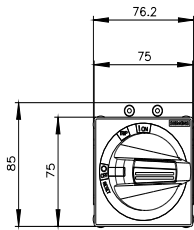

door mounted rotary operator EMERGENCY OFF NEMA types 1, 3R, 12, 4/4X with door interlock and door opening position accessory for: 3VA51

Model	
product brand name	SETRON
product designation	door-coupling rotary operating mechanism
accessories	Door-coupling rotary operating mechanisms
General technical data	
degree of protection NEMA rating	1, 3R, 12, 4, 4X
protection class IP	IP65
Mechanical Design	
height	70 mm
width	77 mm
Certificates	
General Product Approval	EMV

EG-Konf.

UL

[Miscellaneous](#)

RCM

Marine / Shipping	other	Environment			
 LRS	Miscellaneous	Confirmation	Miscellaneous	Environmental Con- firmations	Environmental Con- firmations

Further information

- Information on the packaging
<https://support.industry.siemens.com/cs/ww/en/view/109813875>
- Information- and Downloadcenter (Catalogs, Brochures,...)
<http://www.siemens.com/lowvoltage/catalogs>
- Industry Mall (Online ordering system)
<https://mall.industry.siemens.com/mall/en/en/Catalog/product?mlfb=3VA9137-0FK35>
- Service&Support (Manuals, Certificates, Characteristics, FAQs,...)
<https://support.industry.siemens.com/cs/ww/en/ps/3VA9137-0FK35>
- Image database (product images, 2D dimension drawings, 3D models, device circuit diagrams, ...)
http://www.automation.siemens.com/bilddb/cax_en.aspx?mlfb=3VA9137-0FK35
- CAX-Online-Generator
<http://www.siemens.com/cax>
- Tender specifications
<http://www.siemens.com/specifications>