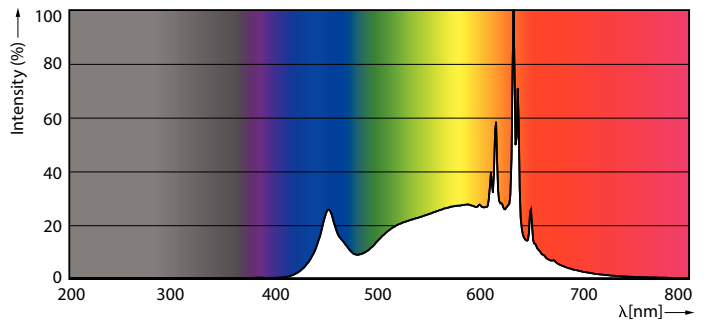

Spectral Power Distribution Colour -
8.5PAR30S/COR/935/F25/D/P/ULW/T20 6/1FB