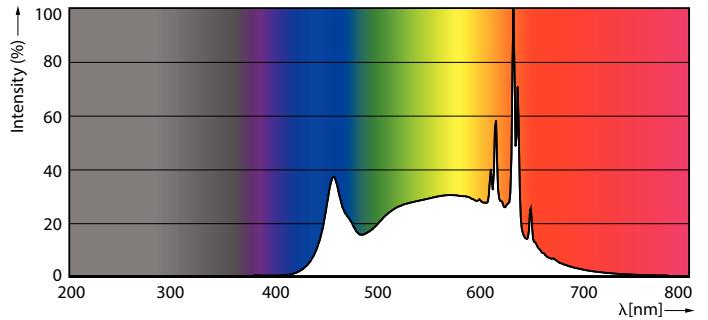

Accent Lighting Spots - 10PAR38/COR/940/F40/DIM/P/ULW/T20 6/1FB

Spectral Power Distribution Colour -
10PAR38/COR/940/F40/DIM/P/ULW/T20 6/1FB