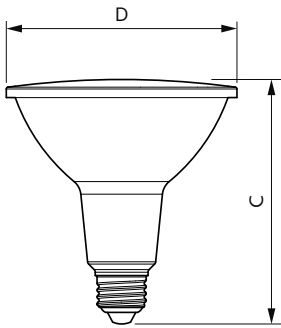

Product data

General Information		Temperature	
Cap-Base	E26 [Single Contact Medium Screw]	Warm-up time to 60% light	0.5 s
Nominal lifetime	25,000 hour(s)	Power Factor (Fraction)	0.7
Switching Cycle	50,000	Voltage (Nom)	120 V
Lighting Technology	LED	Ambient temperature range	-40 to +45 °C
Light Technical		T-Case Maximum (Nom)	80 °C
Color Code	940 [CCT of 4000K]	Controls and Dimming	
Beam Angle (Nom)	40 degree(s)	Dimmable	Only with specific dimmers
Luminous Flux	1,000 lm	Mechanical and Housing	
Luminous Intensity (Nom)	1,900 cd	Bulb Finish	Clear
Luminous Efficacy (rated) (Nom)	100 lm/W	Bulb Material	Plastic
Color Designation	Cool White (CW)	Bulb Shape	PAR38
Correlated Color Temperature (Nom)	4000 K	UL Wet/ damp/ dry location	Wet location
Color Consistency	<4	Approval and Application	
Color rendering index (CRI)	90	Suitable For Accent Lighting	Yes
LLMF At End Of Nominal Lifetime (Nom)	70 %	EU RoHS compliant	Yes
Operating and Electrical		T20 compliant	Yes
Input Frequency	60 Hz		
Power Consumption	10 W		
Lamp Current (Nom)	120 mA		
Wattage Equivalent	90 W		
Starting Time (Nom)	0.5 s		

LED PAR38

Application Conditions

can it be used in closed luminaires Yes

Product Data

Order product name	10PAR38/COR/940/F40/DIM/P/ULW/T20 6/1FB
Full product name	10PAR38/COR/940/F40/DIM/P/ULW/T20 6/1FB
Order code	929003738304

Material Nr. (12NC)	929003738304
Numerator - Quantity Per Pack	1
Net Weight (Piece)	0.130 kg
EAN/UPC - Product/Case	046677586256
Numerator - Packs per outer box	6
EAN/UPC - Case	50046677586251

Dimensional drawing