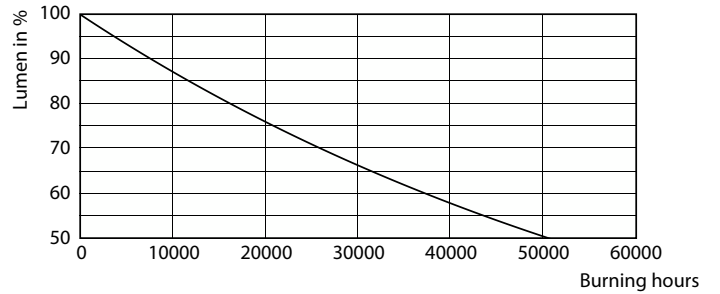

Product data

General Information		Temperature	
Cap-Base	E26 [Single Contact Medium Screw]	Warm-up time to 60% light	0.5 s
Nominal lifetime	25,000 hour(s)	Power Factor (Fraction)	0.7
Switching Cycle	50,000	Voltage (Nom)	120 V
Lighting Technology	LED	Ambient temperature range	-40 to +45 °C
Light Technical		T-Case Maximum (Nom)	80 °C
Color Code	940 [CCT of 4000K]	Controls and Dimming	
Beam Angle (Nom)	40 degree(s)	Dimmable	Only with specific dimmers
Luminous Flux	1,000 lm	Mechanical and Housing	
Luminous Intensity (Nom)	1,900 cd	Bulb Finish	Clear
Luminous Efficacy (rated) (Nom)	100 lm/W	Bulb Material	Plastic
Color Designation	Cool White (CW)	Bulb Shape	PAR38
Correlated Color Temperature (Nom)	4000 K	UL Wet/ damp/ dry location	Wet location
Color Consistency	<4	Approval and Application	
Color rendering index (CRI)	90	Suitable For Accent Lighting	Yes
LLMF At End Of Nominal Lifetime (Nom)	70 %	EU RoHS compliant	Yes
Operating and Electrical		T20 compliant	Yes
Input Frequency	60 Hz		
Power Consumption	10 W		
Lamp Current (Nom)	120 mA		
Wattage Equivalent	90 W		
Starting Time (Nom)	0.5 s		

LED PAR38

Photometric data

Light Distribution Diagram - 10PAR38/COR/940/F40/DIM/P/ULW/T20
6/1FB

Lifetime

Life Expectancy Diagram

Lumen Maintenance Diagram - 10PAR38/COR/940/F40/DIM/P/ULW/T20
6/1FB