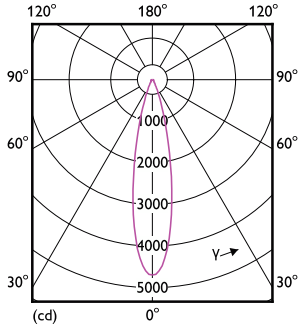

LED PAR38

Photometric data

Light Distribution Diagram - 10PAR38/COR/940/F40/DIM/P/ULW/T20
6/1FB