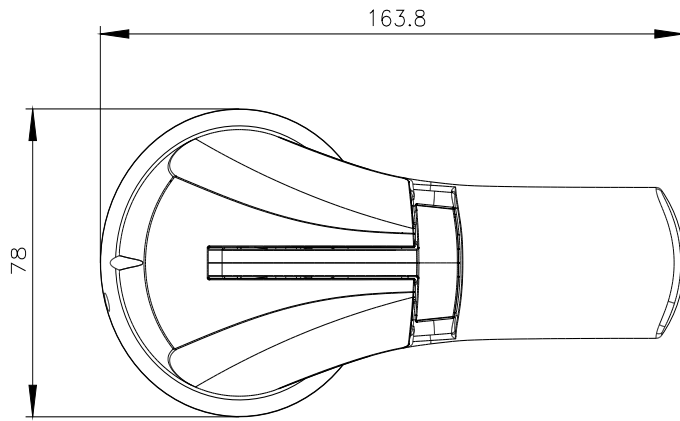

---

last modified:

5/26/2024