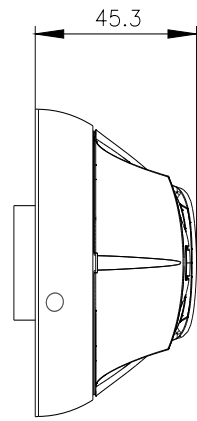

---

last modified:

5/26/2024