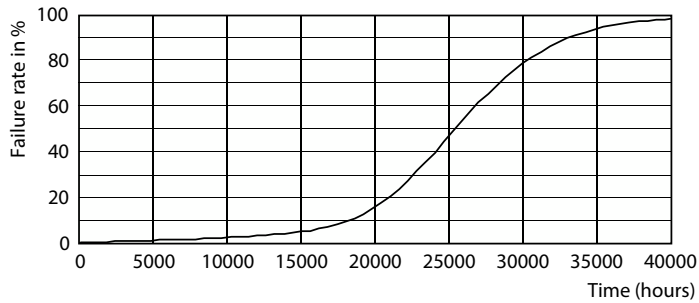

LED PAR38

Photometric data

Accent Lighting Spots - 13PAR38/COR/940/F40/DIM/P/ULW/T20 6/1FB

Lifetime

Life Expectancy Diagram