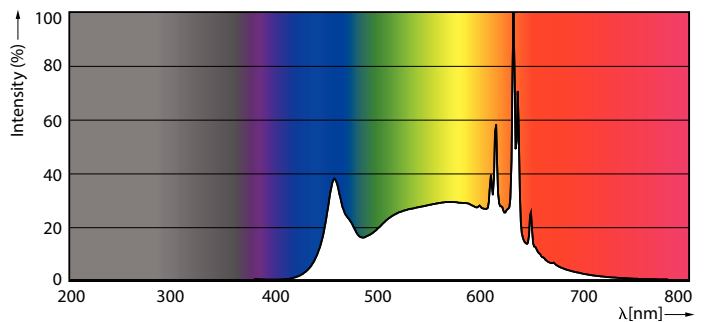

Spectral Power Distribution Colour - 13PAR38/COR/940/F40/DIM/P/ULW/T20 6/1FB