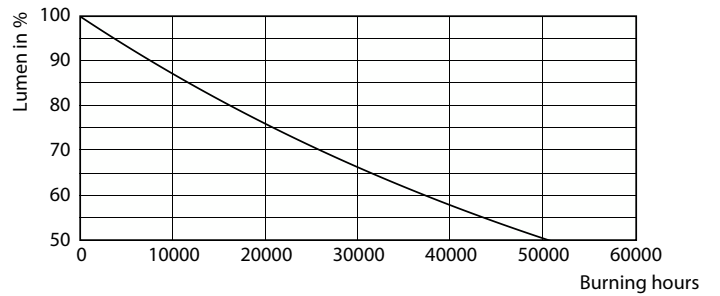

Lumen Maintenance Diagram - 13PAR38/COR/940/F40/DIM/P/ULW/T20 6/1FB