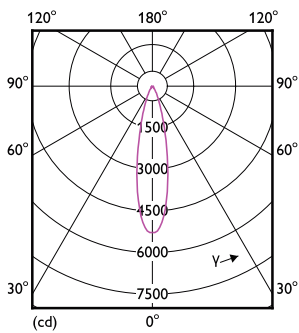

Product data

General Information		Temperature	
Cap-Base	E26 [Single Contact Medium Screw]	Warm-up time to 60% light	0.5 s
Nominal lifetime	25,000 hour(s)	Power Factor (Fraction)	0.7
Switching Cycle	50,000	Voltage (Nom)	120 V
Lighting Technology	LED	Temperature	
		Ambient temperature range	-40 to +45 °C
		T-Case Maximum (Nom)	85 °C
Light Technical		Controls and Dimming	
Color Code	940 [CCT of 4000K]	Dimmable	Only with specific dimmers
Beam Angle (Nom)	40 degree(s)	Mechanical and Housing	
Luminous Flux	1,300 lm	Bulb Finish	Clear
Luminous Intensity (Nom)	2,500 cd	Bulb Material	Plastic
Luminous Efficacy (rated) (Nom)	100 lm/W	Bulb Shape	PAR38
Color Designation	Cool White (CW)	UL Wet/ damp/ dry location	Wet location
Correlated Color Temperature (Nom)	4000 K	Approval and Application	
Color Consistency	<4	Suitable For Accent Lighting	Yes
Color rendering index (CRI)	90	EU RoHS compliant	Yes
LLMF At End Of Nominal Lifetime (Nom)	70 %	T20 compliant	Yes
Operating and Electrical			
Input Frequency	60 Hz		
Power Consumption	13 W		
Lamp Current (Nom)	150 mA		
Wattage Equivalent	120 W		
Starting Time (Nom)	0.5 s		

Product	D	C
13PAR38/COR/940/F40/DIM/P/ULW/T20 6/1FB	123 mm	129 mm

Photometric data

Light Distribution Diagram - 13PAR38/COR/940/F40/DIM/P/ULW/T20 6/1FB

Spectral Power Distribution Colour - 13PAR38/COR/940/F40/DIM/P/ULW/T20 6/1FB