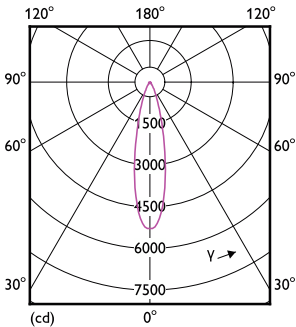

Photometric data

Light Distribution Diagram - 13PAR38/COR/930/F40/DIM/P/ULW/T20
6/1FB

Accent Lighting Spots - 13PAR38/COR/930/F40/DIM/P/ULW/T20 6/1FB