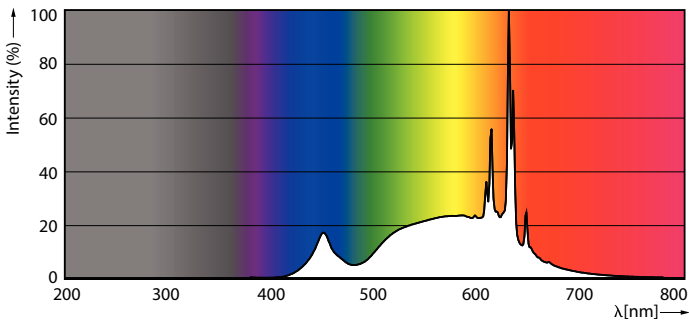

Photometric data

Spectral Power Distribution Colour -
13PAR38/COR/930/F40/DIM/P/ULW/T20 6/1FB

Accent Lighting Spots - 13PAR38/COR/930/F40/DIM/P/ULW/T20 6/1FB