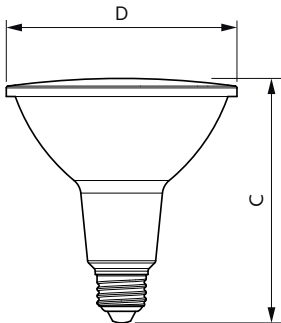

## Product Data

Order product name 13PAR38/COR/930/F40/DIM/P/ULW/T20  
6/1FB

Full product name 13PAR38/COR/930/F40/DIM/P/ULW/T20  
6/1FB

Order code 586149

Material Nr. (12NC) 92900373204

Numerator - Quantity Per Pack 1

## Dimensional drawing

Product	D	C
13PAR38/COR/930/F40/DIM/P/ULW/T20 6/1FB	4-7/8 inch	5-1/8 inch