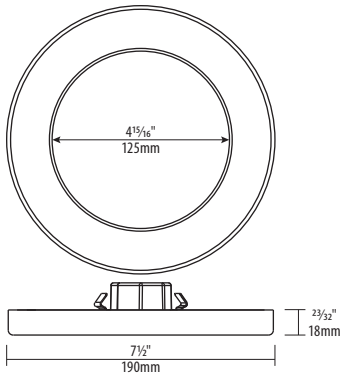

Notes: Accessories are sold separately. For additional options please consult your Liteline representative.
Due to our continued efforts to improve our products, product specifications are subject to change without notice.

Ordering Guide

SLMT6-C-15W

6" SLIMLED MULTI color selectable round downlight, 15W, with white trim.