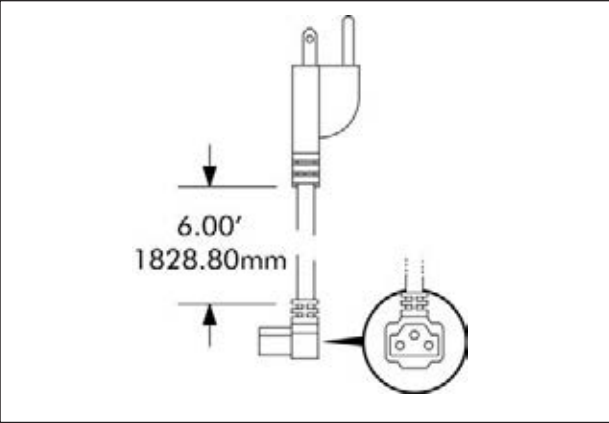

**FLURO BAR SYSTEM
90° POWER CORD**

UNDERCABINET LIGHTING

ALFT60901-WH-3

PROJECT
FIXTURE TYPE
MODEL
LAMP
CONTACT/TELEPHONE

Specifications

Description
6-foot 90° Grounded Power cord for Aluminum Fluoro Bar Systems. This provides versatile installation configuration. Uniquely designed for fixtures placed in limited spaces and around obstacles. For use with both T4 / T5 3-Wire systems.

- Features**
- For 120V Grounded Power Input
 - For use with ALFT4 and ALFT5 3-wire fixtures

Electrical
• #18 AWG X3C 105°C

Input/Output
120V AC 60Hz

Note
Indoor use only

Dimensions & Ordering Guide

Model	Colour
ALFT60901-WH-3	White

All dimensions are in inches / millimeters