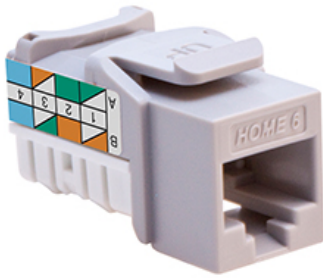

61HOM-RG6

HOME 6™ Snap-In Jack, T568A/B Wiring, Gray

The HOME 6 Connector provides network connections for Cat 6 UTP structured cabling systems in residential applications. The connectors support high megabit applications and meets channel-rated performance according to TIA Cat 6 standards.

ROHS Compliant : Yes

Color :  Gray

UPC Code : 078477488751

Country Of Origin : Taiwan

Features and Benefits

- Use in any QUICKPORT housing to support Cat 6 UTP connectivity in surface-mount, flush-mount, or modular furniture outlets, or patch panels and patch blocks
- Can be used in conjunction with other QuickPort snap-in modules for voice/data and video applications over UTP, coax, and fiber
- To ID ports, use different colored modules for each application
- Includes stuffer cap