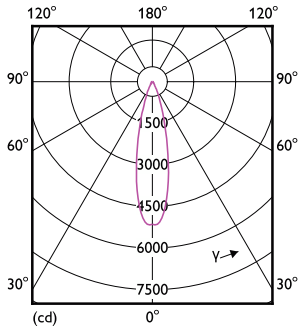

LED PAR38

Photometric data

Light Distribution Diagram - 13PAR38/COR/950/F25/DIM/P/ULW/T20
6/1FB