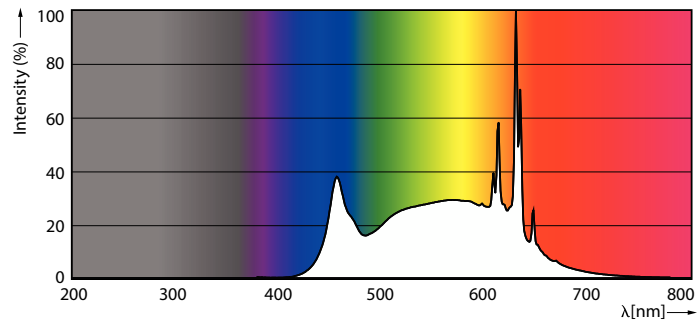

Photometric data

Spectral Power Distribution Colour -
13PAR38/COR/950/F25/DIM/P/ULW/T20 6/1FB

Accent Lighting Spots - 13PAR38/COR/950/F25/DIM/P/ULW/T20 6/1FB