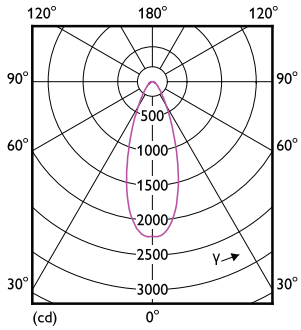

LED PAR38

Photometric data

Light Distribution Diagram - 13PAR38/COR/927/F40/DIM/P/ULW/T20
6/1FB