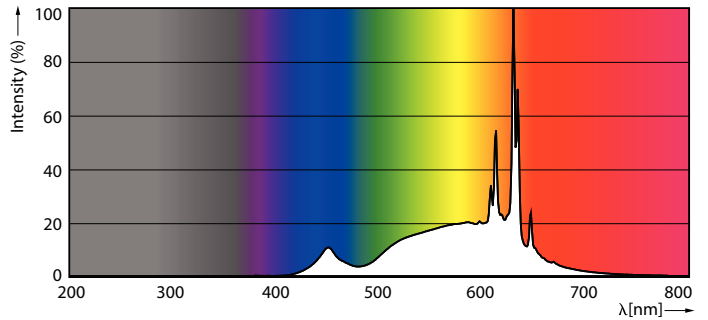

Accent Lighting Spots - 13PAR38/COR/927/F40/DIM/P/ULW/T20 6/1FB

Spectral Power Distribution Colour -
13PAR38/COR/927/F40/DIM/P/ULW/T20 6/1FB