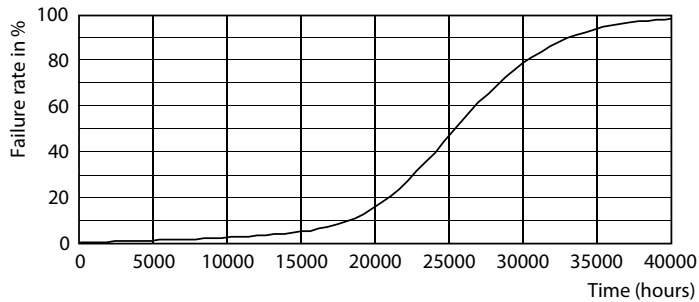

Lifetime

Life Expectancy Diagram