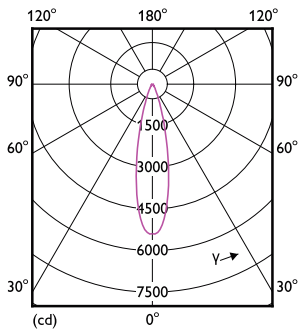

Photometric data

Light Distribution Diagram - 13PAR38/COR/940/F25/DIM/P/ULW/T20 6/1FB