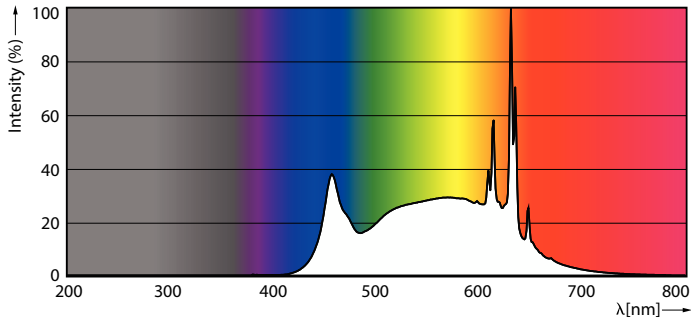

LED PAR38

Photometric data

Spectral Power Distribution Colour -
13PAR38/COR/940/F25/DIM/P/ULW/T20 6/1FB