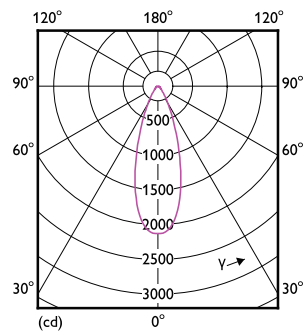

Product data

General Information		Temperature	
Cap-Base	E26 [Single Contact Medium Screw]	Warm-up time to 60% light	0.5 s
Nominal lifetime	25,000 hour(s)	Power Factor (Fraction)	0.7
Switching Cycle	50,000	Voltage (Nom)	120 V
Lighting Technology	LED	Temperature	
Light Technical		Ambient temperature range	-40 to +45 °C
Color Code	927 [CCT of 2700K]	T-Case Maximum (Nom)	80 °C
Beam Angle (Nom)	40 degree(s)	Controls and Dimming	
Luminous Flux	1,000 lm	Dimmable	Only with specific dimmers
Luminous Intensity (Nom)	1,800 cd	Mechanical and Housing	
Luminous Efficacy (rated) (Nom)	100 lm/W	Bulb Finish	Clear
Color Designation	Warm White (WW)	Bulb Material	Plastic
Correlated Color Temperature (Nom)	2700 K	Bulb Shape	PAR38
Color Consistency	<4	UL Wet/ damp/ dry location	Wet location
Color rendering index (CRI)	90	Approval and Application	
LLMF At End Of Nominal Lifetime (Nom)	70 %	Suitable For Accent Lighting	Yes
Operating and Electrical		EU RoHS compliant	Yes
Input Frequency	60 Hz	T20 compliant	Yes
Power Consumption	10 W		
Lamp Current (Nom)	120 mA		
Wattage Equivalent	90 W		
Starting Time (Nom)	0.5 s		

Material Nr. (12NC)	929003738004
Numerator - Quantity Per Pack	1
Net Weight (Piece)	0.130 kg
EAN/UPC - Product/Case	046677586225
Numerator - Packs per outer box	6
EAN/UPC - Case	50046677586220

Dimensional drawing

Product	D	C
10PAR38/COR/927/F40/DIM/P/ULW/T20 6/1FB	123 mm	129 mm

Photometric data

Spectral Power Distribution Colour -
10PAR38/COR/927/F40/DIM/P/ULW/T20 6/1FB

Light Distribution Diagram - 10PAR38/COR/927/F40/DIM/P/ULW/T20
6/1FB