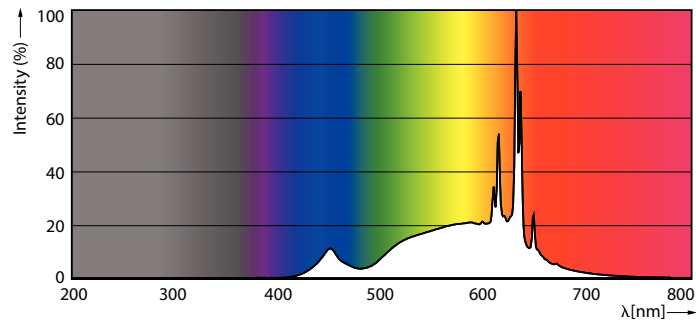

LED PAR38

10PAR38/COR/927/F40/DIM/P/ULW/T20 6/1FB

Philips LED spots with a single optic beam, provide a clean beam that's free from shadows with beam angles from 15 and 40 degrees to suit every general lighting application.

Product data

General Information		Temperature	
Cap-Base	E26 [Single Contact Medium Screw]	Warm-up time to 60% light	0.5 s
Nominal lifetime	25,000 hour(s)	Power Factor (Fraction)	0.7
Switching Cycle	50,000	Voltage (Nom)	120 V
Lighting Technology	LED	Temperature	
Light Technical		Ambient temperature range	-40 to +45 °C
Color Code	927 [CCT of 2700K]	T-Case Maximum (Nom)	80 °C
Beam Angle (Nom)	40 degree(s)	Controls and Dimming	
Luminous Flux	1,000 lm	Dimmable	Only with specific dimmers
Luminous Intensity (Nom)	1,800 cd	Mechanical and Housing	
Luminous Efficacy (rated) (Nom)	100 lm/W	Bulb Finish	Clear
Color Designation	Warm White (WW)	Bulb Material	Plastic
Correlated Color Temperature (Nom)	2700 K	Bulb Shape	PAR38
Color Consistency	<4	UL Wet/ damp/ dry location	Wet location
Color rendering index (CRI)	90	Approval and Application	
LLMF At End Of Nominal Lifetime (Nom)	70 %	Suitable For Accent Lighting	Yes
Operating and Electrical		EU RoHS compliant	Yes
Input Frequency	60 Hz	T20 compliant	Yes
Power Consumption	10 W		
Lamp Current (Nom)	120 mA		
Wattage Equivalent	90 W		
Starting Time (Nom)	0.5 s		

Product	D	C
10PAR38/COR/927/F40/DIM/P/ULW/T20 6/1FB	123 mm	129 mm

Photometric data

Spectral Power Distribution Colour -
10PAR38/COR/927/F40/DIM/P/ULW/T20 6/1FB

Light Distribution Diagram - 10PAR38/COR/927/F40/DIM/P/ULW/T20
6/1FB