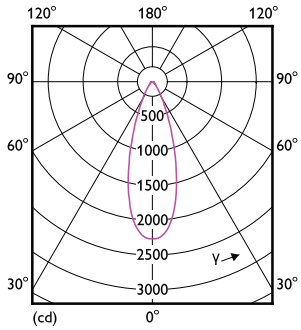

LED PAR38

Photometric data

Light Distribution Diagram - 10PAR38/COR/930/F40/DIM/P/ULW/T20
6/1FB