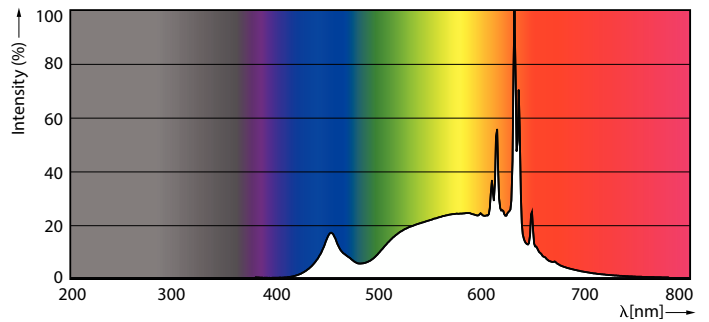

Photometric data

Accent Lighting Spots - 10PAR38/COR/930/F40/DIM/P/ULW/T20 6/1FB