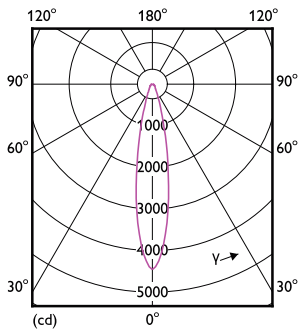

Product data

General Information		Temperature	
Cap-Base	E26 [Single Contact Medium Screw]	Warm-up time to 60% light	0.5 s
Nominal lifetime	25,000 hour(s)	Power Factor (Fraction)	0.7
Switching Cycle	50,000	Voltage (Nom)	120 V
Lighting Technology	LED	Temperature	
Light Technical		Ambient temperature range	-40 to +45 °C
Color Code	927 [CCT of 2700K]	T-Case Maximum (Nom)	80 °C
Beam Angle (Nom)	25 degree(s)	Controls and Dimming	
Luminous Flux	1,000 lm	Dimmable	Only with specific dimmers
Luminous Intensity (Nom)	4,100 cd	Mechanical and Housing	
Luminous Efficacy (rated) (Nom)	100 lm/W	Bulb Finish	Clear
Color Designation	Warm White (WW)	Bulb Material	Plastic
Correlated Color Temperature (Nom)	2700 K	Bulb Shape	PAR38
Color Consistency	<4	UL Wet/ damp/ dry location	Wet location
Color rendering index (CRI)	90	Approval and Application	
LLMF At End Of Nominal Lifetime (Nom)	70 %	Suitable For Accent Lighting	Yes
Operating and Electrical		EU RoHS compliant	Yes
Input Frequency	60 Hz	T20 compliant	Yes
Power Consumption	10 W		
Lamp Current (Nom)	120 mA		
Wattage Equivalent	90 W		
Starting Time (Nom)	0.5 s		

Product	D	C
10PAR38/COR/927/F25/DIM/P/ULW/T20 6/1FB	123 mm	129 mm

Photometric data

Light Distribution Diagram - 10PAR38/COR/927/F25/DIM/P/ULW/T20 6/1FB

Accent Lighting Spots - 10PAR38/COR/927/F25/DIM/P/ULW/T20 6/1FB