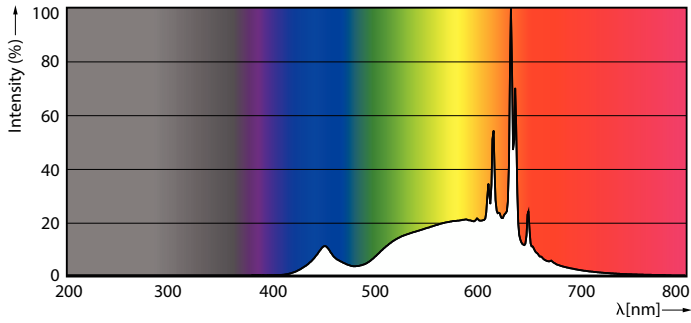

Product data

General Information		Temperature	
Cap-Base	E26 [Single Contact Medium Screw]	Warm-up time to 60% light	0.5 s
Nominal lifetime	25,000 hour(s)	Power Factor (Fraction)	0.7
Switching Cycle	50,000	Voltage (Nom)	120 V
Lighting Technology	LED	Temperature	
Light Technical		Ambient temperature range	-40 to +45 °C
Color Code	927 [CCT of 2700K]	T-Case Maximum (Nom)	80 °C
Beam Angle (Nom)	25 degree(s)	Controls and Dimming	
Luminous Flux	1,000 lm	Dimmable	Only with specific dimmers
Luminous Intensity (Nom)	4,100 cd	Mechanical and Housing	
Luminous Efficacy (rated) (Nom)	100 lm/W	Bulb Finish	Clear
Color Designation	Warm White (WW)	Bulb Material	Plastic
Correlated Color Temperature (Nom)	2700 K	Bulb Shape	PAR38
Color Consistency	<4	UL Wet/ damp/ dry location	Wet location
Color rendering index (CRI)	90	Approval and Application	
LLMF At End Of Nominal Lifetime (Nom)	70 %	Suitable For Accent Lighting	Yes
Operating and Electrical		EU RoHS compliant	Yes
Input Frequency	60 Hz	T20 compliant	Yes
Power Consumption	10 W		
Lamp Current (Nom)	120 mA		
Wattage Equivalent	90 W		
Starting Time (Nom)	0.5 s		

Product	D	C
10PAR38/COR/927/F25/DIM/P/ULW/T20 6/1FB	123 mm	129 mm

Photometric data

Light Distribution Diagram - 10PAR38/COR/927/F25/DIM/P/ULW/T20 6/1FB

Accent Lighting Spots - 10PAR38/COR/927/F25/DIM/P/ULW/T20 6/1FB

LED PAR38

Photometric data

Spectral Power Distribution Colour -
10PAR38/COR/927/F25/DIM/P/ULW/T20 6/1FB

Lifetime

Life Expectancy Diagram

Lumen Maintenance Diagram - 10PAR38/COR/927/F25/DIM/P/ULW/T20
6/1FB