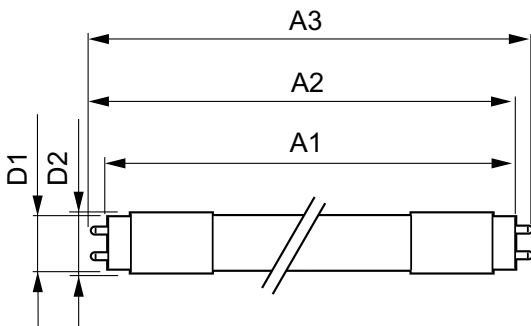

InstantFit (UL Type-A) T5

Temperature	
Ambient temperature range	-20 °C to 45 °C
T-Case Maximum (Nom)	45 °C
Controls and Dimming	
Dimmable	Yes
Mechanical and Housing	
Bulb Finish	Frosted
Bulb Material	Plastic
Product Length	1,200 mm
Bulb Shape	T5
Approval and Application	
Energy Saving Product	Yes
Approval Marks	UL certificate RoHS compliance DLC compliance
Energy Consumption kWh/1000 h	- kWh

Energy Certifications	DLC Standard
EU RoHS compliant	Yes
Application Conditions	
can it be used in closed luminaires	Yes
Product Data	
Order product name	24T5HO/46-835/IF33/P/DIM 10/1
Full product name	24T5HO/46-835/IF33/P/DIM 10/1
Order code	929001283804
Material Nr. (12NC)	929001283804
Numerator - Quantity Per Pack	1
Net Weight (Piece)	0.170 kg
EAN/UPC - Product/Case	046677467135
Numerator - Packs per outer box	10
EAN/UPC - Case	50046677467130

Dimensional drawing

Product	D1	D2	A1	A2	A3
24T5HO/46-835/IF33/P/DIM 10/1	15.2 mm	17.8 mm	1,147.8 mm	1,154.9 mm	1,162 mm