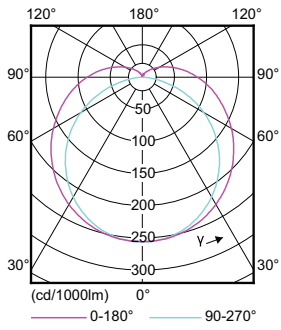

InstantFit (UL Type-A) T5

Photometric data

Light Distribution Diagram - 24T5HO/46-835/IF33/P/DIM 10/1