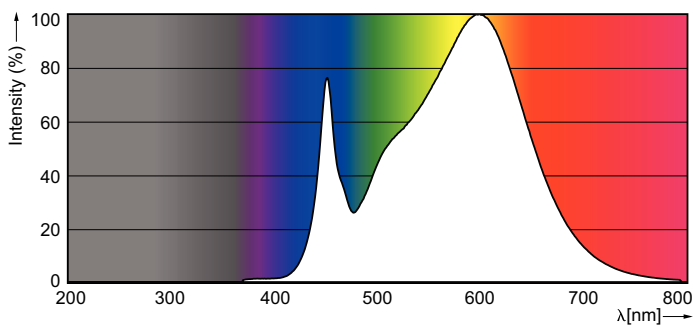

Photometric data

Spectral Power Distribution Colour - 24T5HO/46-835/IF33/P/DIM 10/1

General uniform lighting - 24T5HO/46-835/IF33/P/DIM 10/1