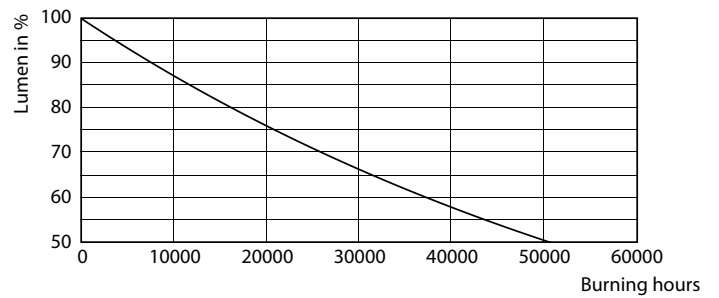

LED PAR38

Photometric data

Accent Lighting Spots - 13PAR38/COR/950/F40/DIM/P/ULW/T20 6/1FB

Lifetime

Life Expectancy Diagram

Lumen Maintenance Diagram - 13PAR38/COR/950/F40/DIM/P/ULW/T20 6/1FB