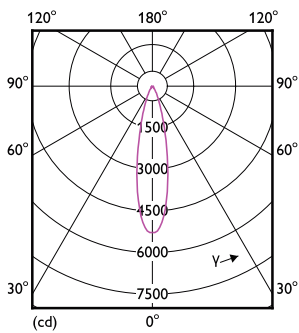

Product data

General Information		Temperature	
Cap-Base	E26 [Single Contact Medium Screw]	Warm-up time to 60% light	0.5 s
Nominal lifetime	25,000 hour(s)	Power Factor (Fraction)	0.7
Switching Cycle	50,000	Voltage (Nom)	120 V
Lighting Technology	LED	Temperature	
Light Technical		Ambient temperature range	-40 to +45 °C
Color Code	950 [CCT of 5000K]	T-Case Maximum (Nom)	85 °C
Beam Angle (Nom)	40 degree(s)	Controls and Dimming	
Luminous Flux	1,300 lm	Dimmable	Only with specific dimmers
Luminous Intensity (Nom)	2,500 cd	Mechanical and Housing	
Luminous Efficacy (rated) (Nom)	100 lm/W	Bulb Finish	Clear
Color Designation	Daylight	Bulb Material	Plastic
Correlated Color Temperature (Nom)	5000 K	Bulb Shape	PAR38
Color Consistency	<4	UL Wet/ damp/ dry location	Wet location
Color rendering index (CRI)	90	Approval and Application	
LLMF At End Of Nominal Lifetime (Nom)	70 %	Suitable For Accent Lighting	Yes
Operating and Electrical		EU RoHS compliant	Yes
Input Frequency	60 Hz	T20 compliant	Yes
Power Consumption	13 W		
Lamp Current (Nom)	150 mA		
Wattage Equivalent	120 W		
Starting Time (Nom)	0.5 s		

Product	D	C
13PAR38/COR/950/F40/DIM/P/ULW/T20 6/1FB	123 mm	129 mm

Photometric data

Light Distribution Diagram - 13PAR38/COR/950/F40/DIM/P/ULW/T20 6/1FB

Spectral Power Distribution Colour - 13PAR38/COR/950/F40/DIM/P/ULW/T20 6/1FB