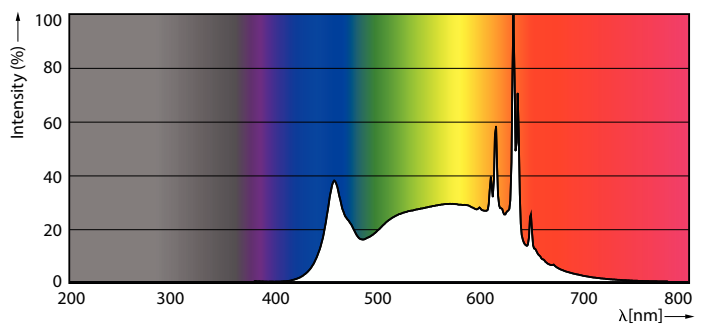

Spectral Power Distribution Colour - 13PAR38/COR/950/F40/DIM/P/ULW/T20 6/1FB