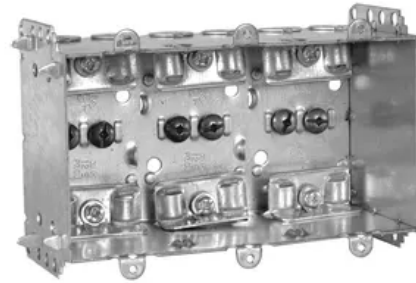

3 Gang Device Box, 2.5" Deep, 37.5 Cu In, 2104LLEU3BAR

By TradeSelect
Catalog # [2104LLEU3BAR](#)

Multi-Gang Device Box, 2-1/2 in. Deep, 37.5 Cu. In., with Cable Pryouts Ends, Raised ground screw, NMD90 and AC90 (20-Pack).

Features

- 3 Gang Device Box, 2.5 Inches Deep, 37.5 Cubic Inches, NMD90 and BX90

General

Bracket Type	No Bracket
Catalog Number	2104LLEU3BAR
Drawn or Welded	Welded
Ends Cable	12
Gangable	No
Material	Steel
Number of Gang(s)	3-Gang
Plaster Ears	No
Sub Brand	tradeSELECT
UPC	626463020883

Dimensions

Actual Depth	2.5 in
--------------	--------

Raised Ground	Yes
Weight	0.93 lb

Conductor Related

Cable Entry	Universal Cable Clamps
-------------	------------------------

Certifications And Compliance