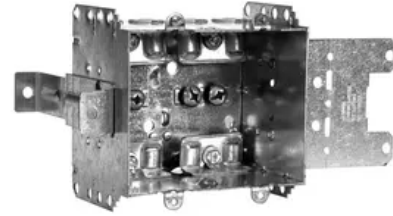

Steel Stud Device Box, 2-1/2 In. Deep, 25 Cu. In., With Msb Metal Stud Bracket, 2-3/8 & 3-5/8 Stud Size, Cable Pryouts Ends, Raised Ground Screw, Nmd90 And Ac90 (20-Pack), 2104MSBU2

By TradeSelect
Catalog # [2104MSBU2](#)

Steel Stud Device Box, 2-1/2 in. Deep, 25 Cu. In., with MSB Metal Stud Bracket, 2-3/8 & 3-5/8 Stud Size, Cable Pryouts Ends, Raised ground screw, NMD90 and AC90 (20-Pack).

Application

Steel stud boxes are used in Commercial, Residential and Industrial construction.

General

Bracket Setback	0.4375
Bracket Type	MSB, for Steel Stud
Catalog Number	2104MSBU2
Drawn or Welded	Welded
Ends Cable	8
Gangable	No
Material	Steel
Number of Gang(s)	2-Gang
Plaster Ears	No
Sub Brand	tradeSELECT
Type	Switch Box, Box
UPC	626463020951
Wiring System	Non-Metallic Sheathed (NMD)/ Armoured Cable (AC) 14/2 8/3

Dimensions

Actual Depth	2.5 in
Raised Ground	Yes
Weight	0.64 lb

Conductor Related

Cable Entry	Universal Cable Clamps
-------------	------------------------

Certifications And Compliance

Certified Listed	CSA
Industry Standard(s)	CSA Certified